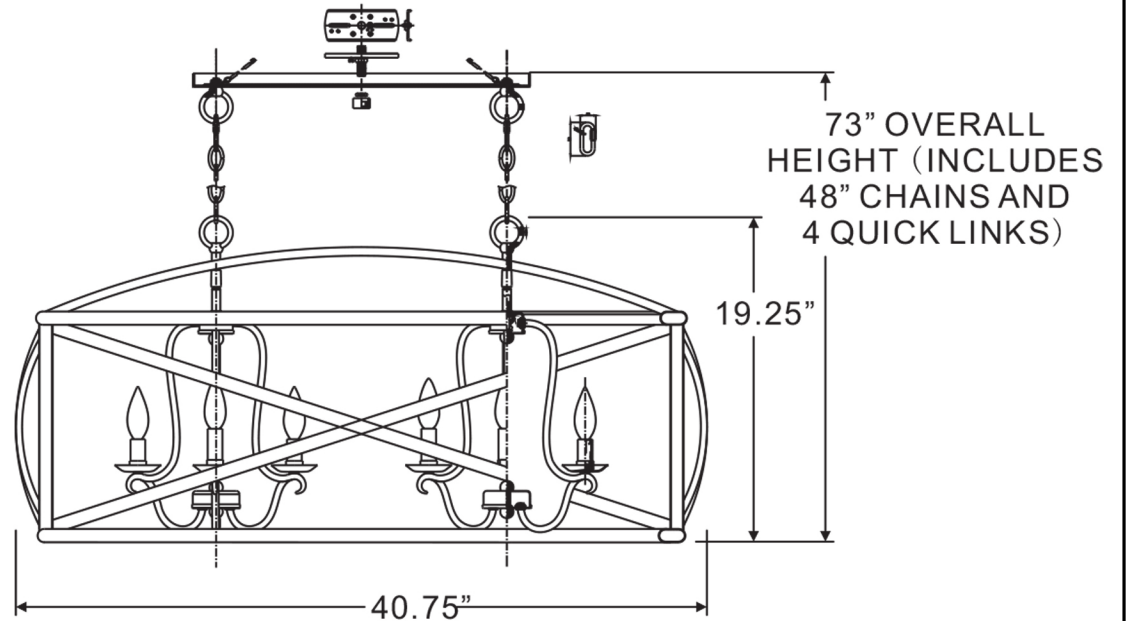

urban ambiance

UQL3002

INTERIOR CHANDELIER

Collection	Barnsley
Finish	Wood Grain Metal with Black
Shade	0
Bulb Type	Incandescent
Bulb Wattage	60 W
Number of Bulbs	8
Bulbs Included	NO
Certification	ETL Listed
Rated For	Damp Locations
Weight (in LBS)	26
Chain Length (in Feet)	8
Extension Rods (in Feet)	0
Material Construction	Steel