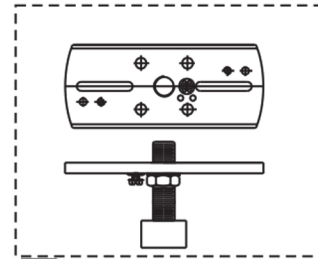

urban ambiance

UQL3002

INTERIOR CHANDELIER

Collection	Barnsley
Finish	Wood Grain Metal with Black
Shade	0
Bulb Type	Incandescent
Bulb Wattage	60 W
Number of Bulbs	8
Bulbs Included	NO
Certification	ETL Listed
Rated For	Damp Locations
Weight (in LBS)	26
Chain Length (in Feet)	8
Extension Rods (in Feet)	0
Material Construction	Steel