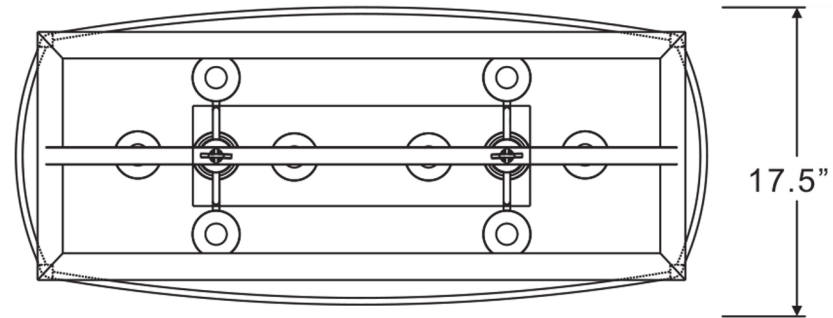

urban ambiance

UQL3002

INTERIOR CHANDELIER

Collection	Barnsley
Finish	Wood Grain Metal with Black
Shade	0
Bulb Type	Incandescent
Bulb Wattage	60 W
Number of Bulbs	8
Bulbs Included	NO
Certification	ETL Listed
Rated For	Damp Locations
Weight (in LBS)	26
Chain Length (in Feet)	8
Extension Rods (in Feet)	0
Material Construction	Steel