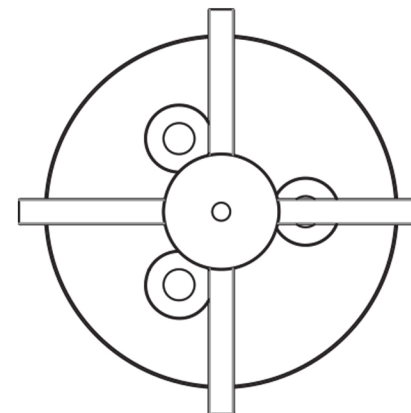

urban ambiance

UQL2963

INTERIOR CEILING FIXTURE

Collection	Swansea
Finish	Wood Grain Metal with Black
Shade	0
Bulb Type	Incandescent
Bulb Wattage	60 W
Number of Bulbs	3
Bulbs Included	NO
Certification	ETL Listed
Rated For	Damp Locations
Weight (in LBS)	4.33
Chain Length (in Feet)	0
Extension Rods (in Feet)	0
Material Construction	Steel