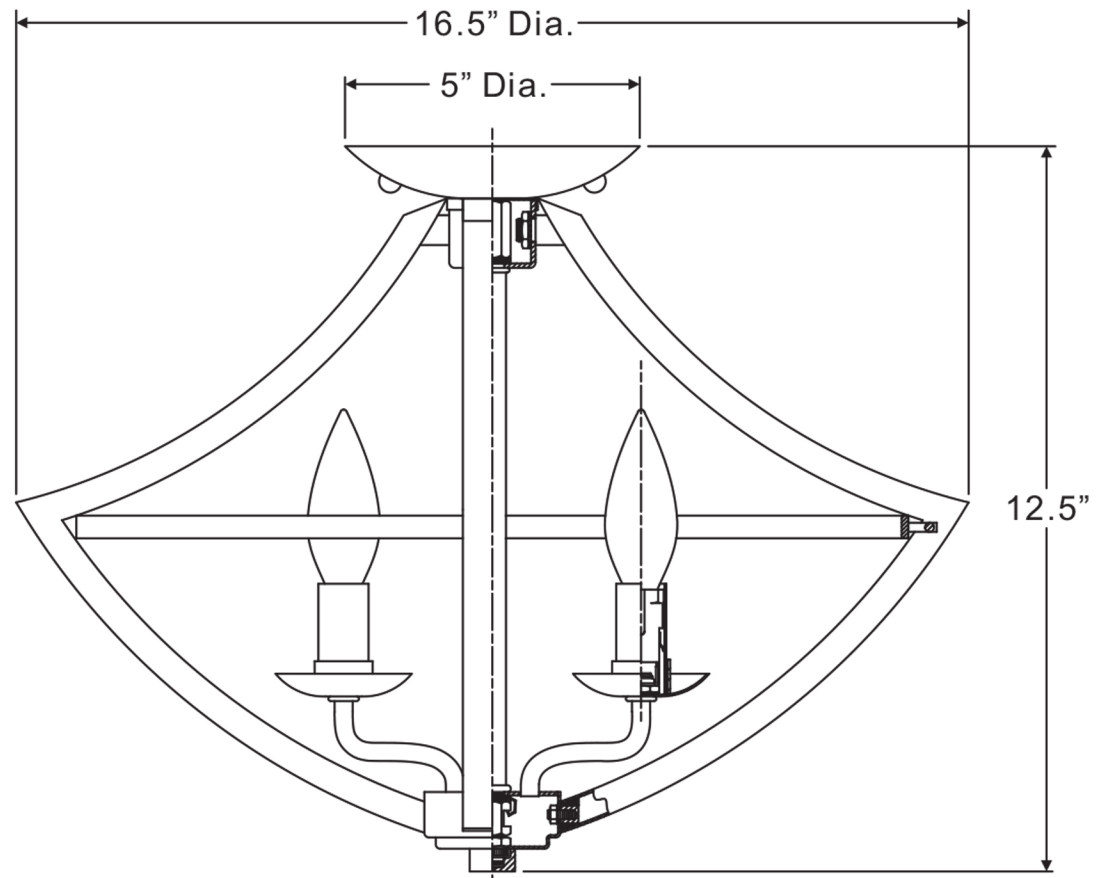

urban ambiance

UQL2963

INTERIOR CEILING FIXTURE

Collection	Swansea
Finish	Wood Grain Metal with Black
Shade	0
Bulb Type	Incandescent
Bulb Wattage	60 W
Number of Bulbs	3
Bulbs Included	NO
Certification	ETL Listed
Rated For	Damp Locations
Weight (in LBS)	4.33
Chain Length (in Feet)	0
Extension Rods (in Feet)	0
Material Construction	Steel