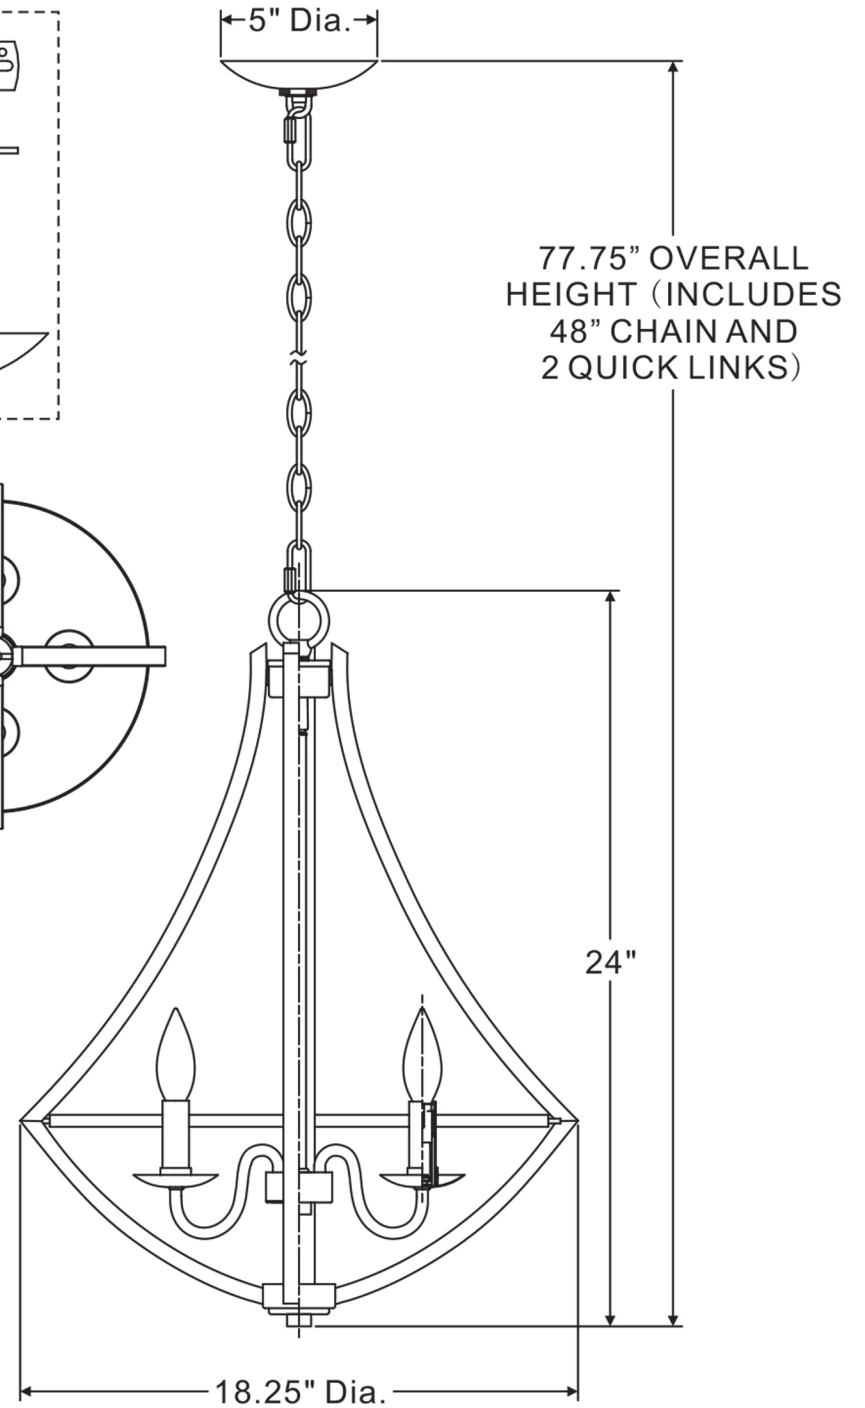

urban ambiance

UQL2962

INTERIOR CHANDELIER

Collection	Swansea
Finish	Wood Grain Metal with Black
Shade	0
Bulb Type	Incandescent
Bulb Wattage	60 W
Number of Bulbs	4
Bulbs Included	NO
Certification	ETL Listed
Rated For	Damp Locations
Weight (in LBS)	7.41
Chain Length (in Feet)	4
Extension Rods (in Feet)	0
Material Construction	Steel