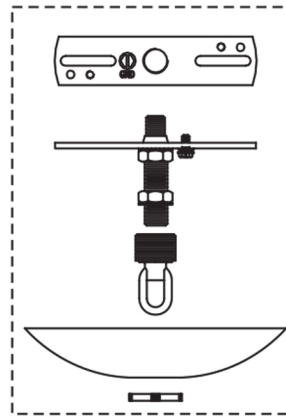

urban ambiance

UQL2962

INTERIOR CHANDELIER

Collection	Swansea
Finish	Wood Grain Metal with Black
Shade	0
Bulb Type	Incandescent
Bulb Wattage	60 W
Number of Bulbs	4
Bulbs Included	NO
Certification	ETL Listed
Rated For	Damp Locations
Weight (in LBS)	7.41
Chain Length (in Feet)	4
Extension Rods (in Feet)	0
Material Construction	Steel