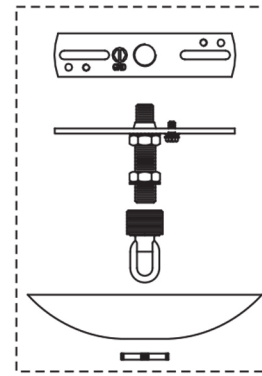

urban ambiance

UQL2961

INTERIOR CHANDELIER

Collection	Swansea
Finish	Wood Grain Metal with Black
Shade	0
Bulb Type	Incandescent
Bulb Wattage	60 W
Number of Bulbs	9
Bulbs Included	NO
Certification	ETL Listed
Rated For	Damp Locations
Weight (in LBS)	14.5
Chain Length (in Feet)	8
Extension Rods (in Feet)	0
Material Construction	Steel