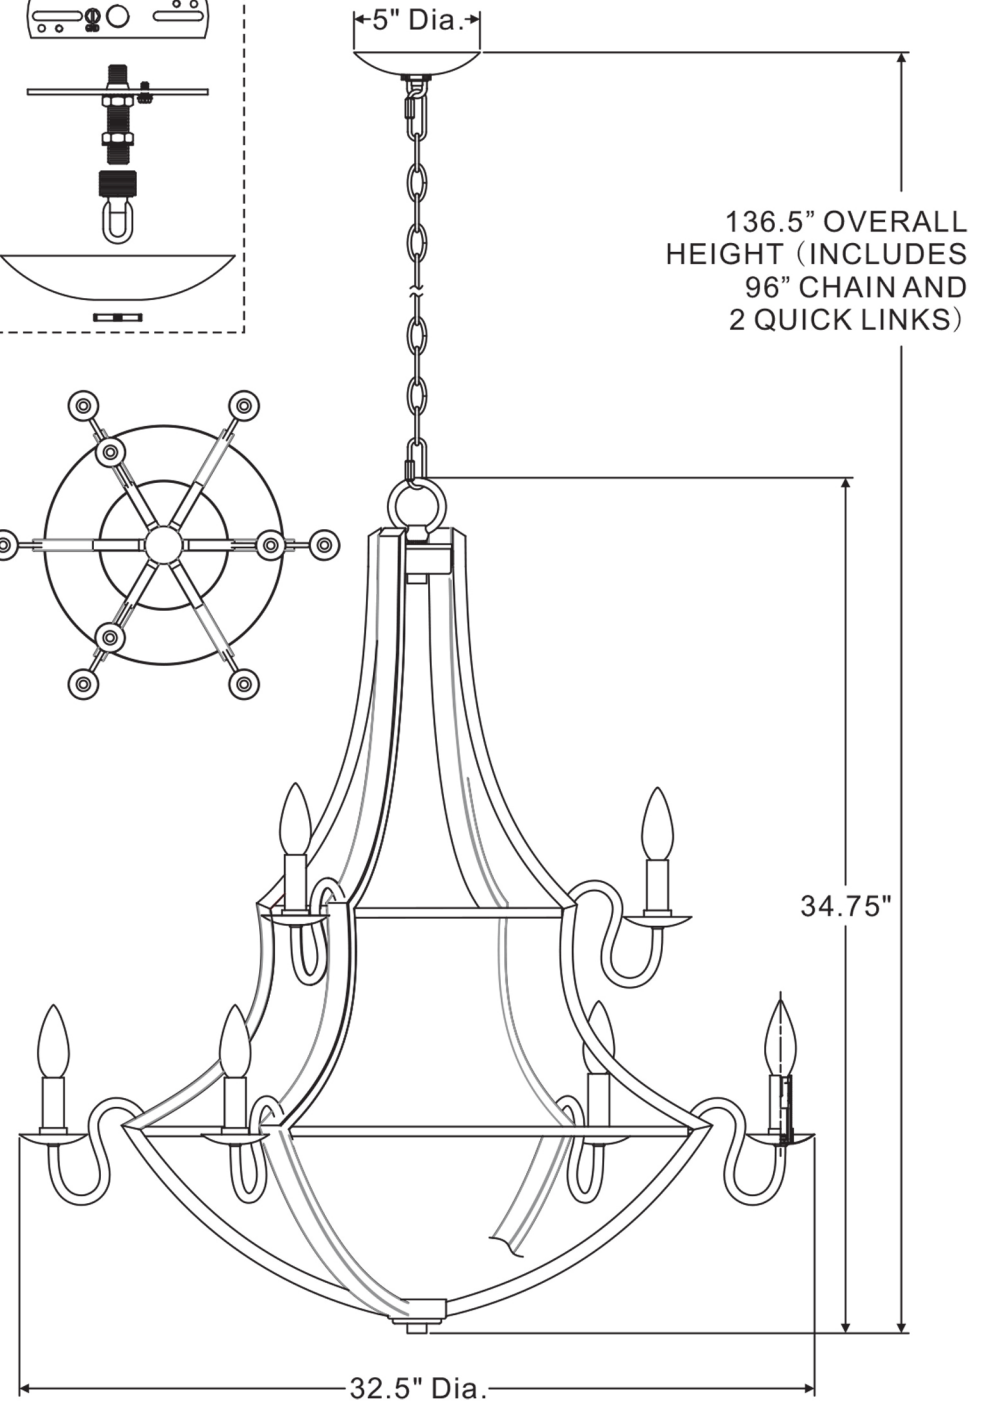

urban ambiance

UQL2961

INTERIOR CHANDELIER

Collection	Swansea
Finish	Wood Grain Metal with Black
Shade	0
Bulb Type	Incandescent
Bulb Wattage	60 W
Number of Bulbs	9
Bulbs Included	NO
Certification	ETL Listed
Rated For	Damp Locations
Weight (in LBS)	14.5
Chain Length (in Feet)	8
Extension Rods (in Feet)	0
Material Construction	Steel