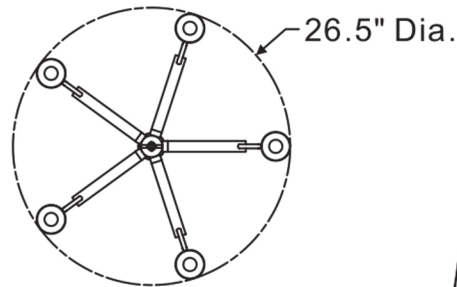

urban ambiance

UQL2960

INTERIOR CHANDELIER

←5" Dia.→

78.75" OVERALL
HEIGHT (INCLUDES
48" CHAIN AND
2 QUICK LINKS)

25"

Collection	Swansea
Finish	Wood Grain Metal with Black
Shade	0
Bulb Type	Incandescent
Bulb Wattage	60 W
Number of Bulbs	5
Bulbs Included	NO
Certification	ETL Listed
Rated For	Damp Locations
Weight (in LBS)	8.5
Chain Length (in Feet)	4
Extension Rods (in Feet)	0
Material Construction	Steel