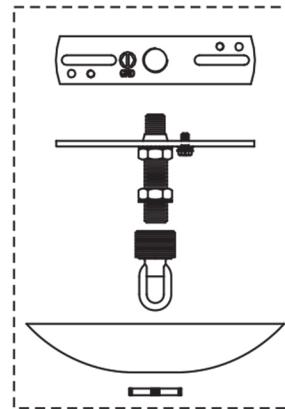

urban ambiance

UQL2960

INTERIOR CHANDELIER

←5" Dia.→

78.75" OVERALL
HEIGHT (INCLUDES
48" CHAIN AND
2 QUICK LINKS)

25"

Collection	Swansea
Finish	Wood Grain Metal with Black
Shade	0
Bulb Type	Incandescent
Bulb Wattage	60 W
Number of Bulbs	5
Bulbs Included	NO
Certification	ETL Listed
Rated For	Damp Locations
Weight (in LBS)	8.5
Chain Length (in Feet)	4
Extension Rods (in Feet)	0
Material Construction	Steel