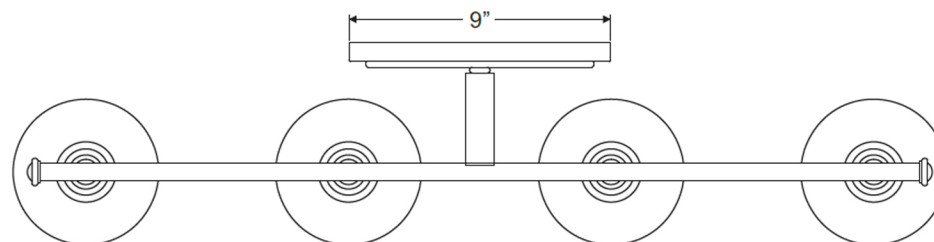

## UQL2882

INTERIOR BATHROOM FIXTURE

<b>Collection</b>	Salford
<b>Finish</b>	Polished Chrome
<b>Shade</b>	Clear Glass
<b>Bulb Type</b>	Incandescent
<b>Bulb Wattage</b>	100 W
<b>Number of Bulbs</b>	4
<b>Bulbs Included</b>	NO
<b>Certification</b>	ETL Listed
<b>Rated For</b>	Damp Locations
<b>Weight (in LBS)</b>	7.63
<b>Chain Length (in Feet)</b>	0
<b>Extension Rods (in Feet)</b>	0
<b>Material Construction</b>	Steel-Glass