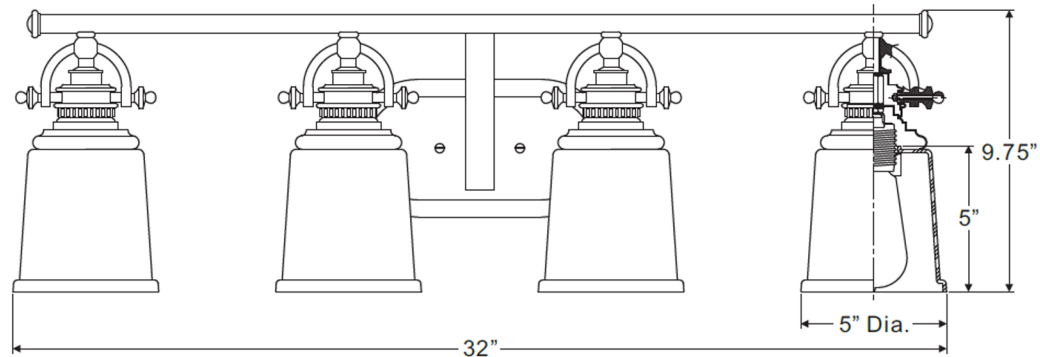

## UQL2882

INTERIOR BATHROOM FIXTURE

<b>Collection</b>	Salford
<b>Finish</b>	Polished Chrome
<b>Shade</b>	Clear Glass
<b>Bulb Type</b>	Incandescent
<b>Bulb Wattage</b>	100 W
<b>Number of Bulbs</b>	4
<b>Bulbs Included</b>	NO
<b>Certification</b>	ETL Listed
<b>Rated For</b>	Damp Locations
<b>Weight (in LBS)</b>	7.63
<b>Chain Length (in Feet)</b>	0
<b>Extension Rods (in Feet)</b>	0
<b>Material Construction</b>	Steel-Glass