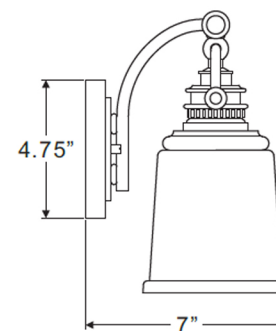

## UQL2882

INTERIOR BATHROOM FIXTURE

<b>Collection</b>	Salford
<b>Finish</b>	Polished Chrome
<b>Shade</b>	Clear Glass
<b>Bulb Type</b>	Incandescent
<b>Bulb Wattage</b>	100 W
<b>Number of Bulbs</b>	4
<b>Bulbs Included</b>	NO
<b>Certification</b>	ETL Listed
<b>Rated For</b>	Damp Locations
<b>Weight (in LBS)</b>	7.63
<b>Chain Length (in Feet)</b>	0
<b>Extension Rods (in Feet)</b>	0
<b>Material Construction</b>	Steel-Glass