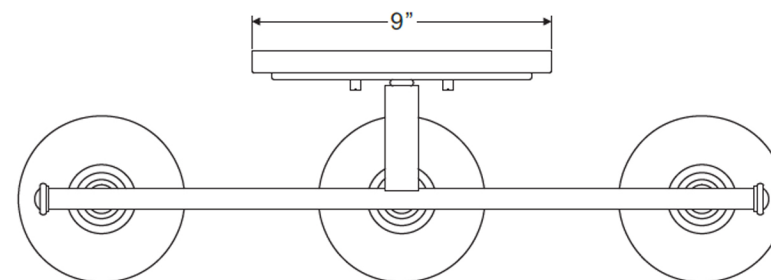

urban ambiance

UQL2881

INTERIOR BATHROOM FIXTURE

Collection	Salford
Finish	Polished Chrome
Shade	Clear Glass
Bulb Type	Incandescent
Bulb Wattage	100 W
Number of Bulbs	3
Bulbs Included	NO
Certification	ETL Listed
Rated For	Damp Locations
Weight (in LBS)	5.93
Chain Length (in Feet)	0
Extension Rods (in Feet)	0
Material Construction	Steel-Glass