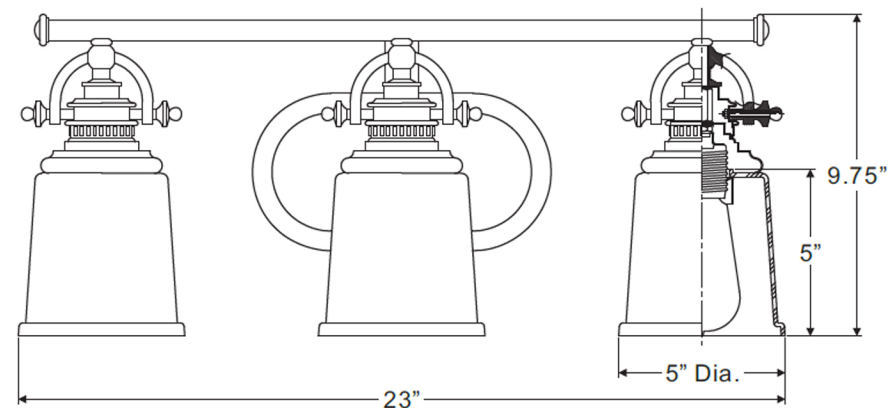

urban ambiance

UQL2881

INTERIOR BATHROOM FIXTURE

Collection	Salford
Finish	Polished Chrome
Shade	Clear Glass
Bulb Type	Incandescent
Bulb Wattage	100 W
Number of Bulbs	3
Bulbs Included	NO
Certification	ETL Listed
Rated For	Damp Locations
Weight (in LBS)	5.93
Chain Length (in Feet)	0
Extension Rods (in Feet)	0
Material Construction	Steel-Glass