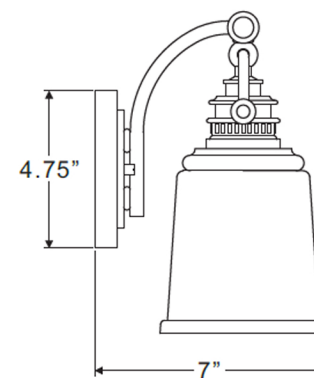

urban ambiance

UQL2881

INTERIOR BATHROOM FIXTURE

Collection	Salford
Finish	Polished Chrome
Shade	Clear Glass
Bulb Type	Incandescent
Bulb Wattage	100 W
Number of Bulbs	3
Bulbs Included	NO
Certification	ETL Listed
Rated For	Damp Locations
Weight (in LBS)	5.93
Chain Length (in Feet)	0
Extension Rods (in Feet)	0
Material Construction	Steel-Glass