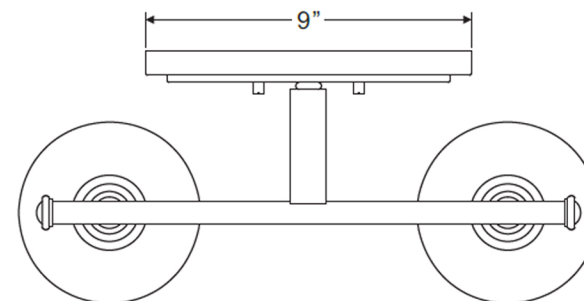

urban ambiance

UQL2880

INTERIOR BATHROOM FIXTURE

Collection	Salford
Finish	Polished Chrome
Shade	Clear Glass
Bulb Type	Incandescent
Bulb Wattage	100 W
Number of Bulbs	2
Bulbs Included	NO
Certification	ETL Listed
Rated For	Damp Locations
Weight (in LBS)	4.2
Chain Length (in Feet)	0
Extension Rods (in Feet)	0
Material Construction	Steel-Glass