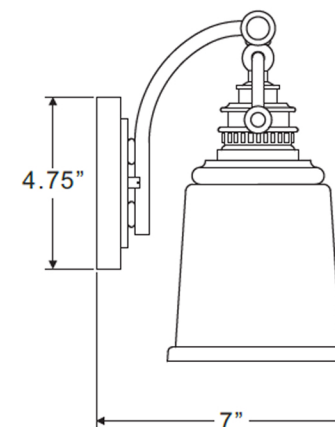

urban ambiance

UQL2880

INTERIOR BATHROOM FIXTURE

Collection	Salford
Finish	Polished Chrome
Shade	Clear Glass
Bulb Type	Incandescent
Bulb Wattage	100 W
Number of Bulbs	2
Bulbs Included	NO
Certification	ETL Listed
Rated For	Damp Locations
Weight (in LBS)	4.2
Chain Length (in Feet)	0
Extension Rods (in Feet)	0
Material Construction	Steel-Glass