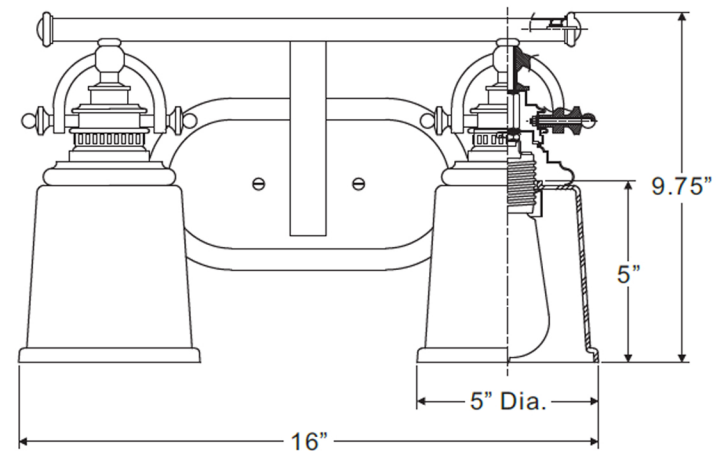

urban ambiance

UQL2880

INTERIOR BATHROOM FIXTURE

Collection	Salford
Finish	Polished Chrome
Shade	Clear Glass
Bulb Type	Incandescent
Bulb Wattage	100 W
Number of Bulbs	2
Bulbs Included	NO
Certification	ETL Listed
Rated For	Damp Locations
Weight (in LBS)	4.2
Chain Length (in Feet)	0
Extension Rods (in Feet)	0
Material Construction	Steel-Glass