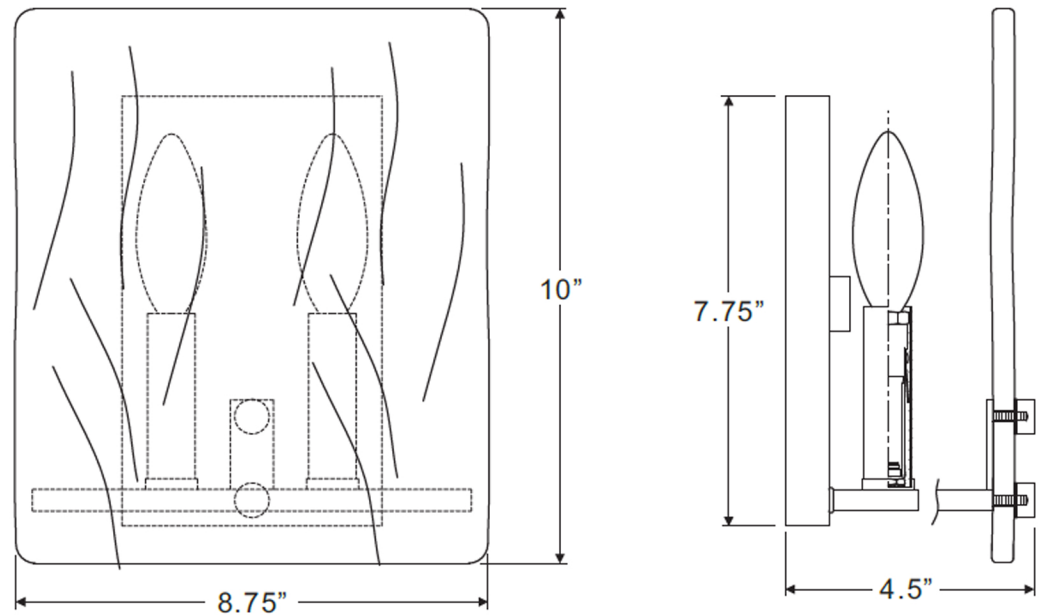

urban ambiance

UQL2873

INTERIOR WALL SCONCE

Collection	Nantes
Finish	Silver Etch
Shade	Floating Textured Glass
Bulb Type	Incandescent
Bulb Wattage	60 W
Number of Bulbs	2
Bulbs Included	NO
Certification	ETL Listed
Rated For	Damp Locations
Weight (in LBS)	4.3
Chain Length (in Feet)	0
Extension Rods (in Feet)	0
Material Construction	Steel-Glass