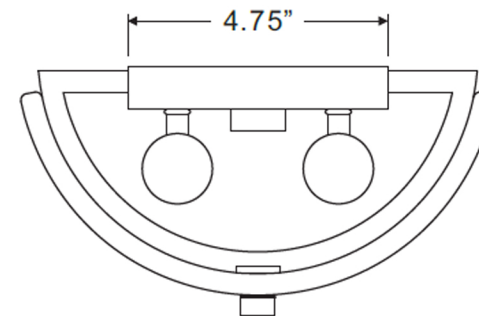

urban ambiance

UQL2873

INTERIOR WALL SCONCE

Collection	Nantes
Finish	Silver Etch
Shade	Floating Textured Glass
Bulb Type	Incandescent
Bulb Wattage	60 W
Number of Bulbs	2
Bulbs Included	NO
Certification	ETL Listed
Rated For	Damp Locations
Weight (in LBS)	4.3
Chain Length (in Feet)	0
Extension Rods (in Feet)	0
Material Construction	Steel-Glass