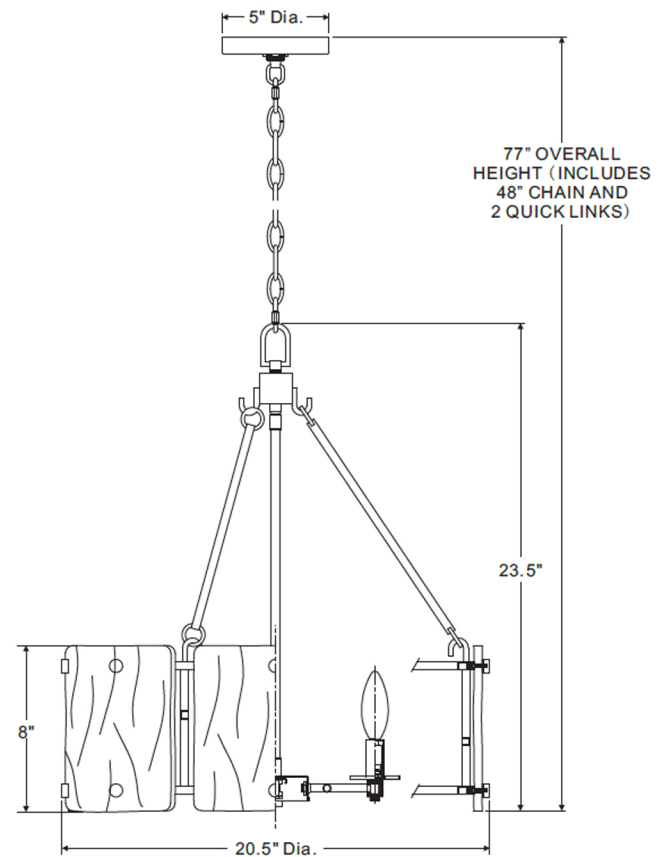

urban ambiance

UQL2872

INTERIOR CHANDELIER

| | |
|---------------------------------|-------------------------|
| Collection | Nantes |
| Finish | Silver Etch |
| Shade | Floating Textured Glass |
| Bulb Type | Incandescent |
| Bulb Wattage | 60 W |
| Number of Bulbs | 5 |
| Bulbs Included | NO |
| Certification | ETL Listed |
| Rated For | Damp Locations |
| Weight (in LBS) | 19.9 |
| Chain Length (in Feet) | 4 |
| Extension Rods (in Feet) | 0 |
| Material Construction | Steel-Glass |