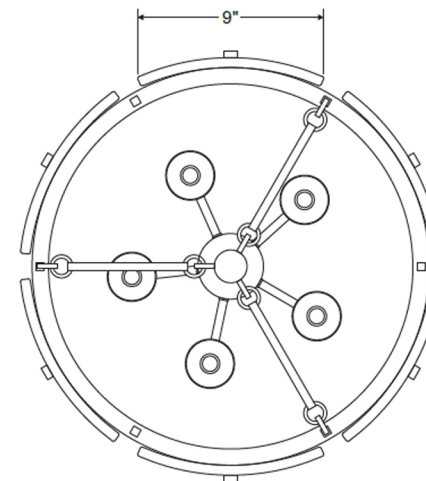

urban ambiance

UQL2872

INTERIOR CHANDELIER

| | |
|---------------------------------|-------------------------|
| Collection | Nantes |
| Finish | Silver Etch |
| Shade | Floating Textured Glass |
| Bulb Type | Incandescent |
| Bulb Wattage | 60 W |
| Number of Bulbs | 5 |
| Bulbs Included | NO |
| Certification | ETL Listed |
| Rated For | Damp Locations |
| Weight (in LBS) | 19.9 |
| Chain Length (in Feet) | 4 |
| Extension Rods (in Feet) | 0 |
| Material Construction | Steel-Glass |