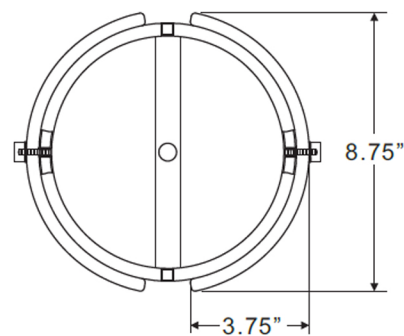

urban ambiance

UQL2871

INTERIOR PENDANT LIGHT

Collection	Nantes
Finish	Silver Etch
Shade	Floating Textured Glass
Bulb Type	Incandescent
Bulb Wattage	100 W
Number of Bulbs	1
Bulbs Included	NO
Certification	ETL Listed
Rated For	Damp Locations
Weight (in LBS)	9.33
Chain Length (in Feet)	0
Extension Rods (in Feet)	Two 6", Two 12"
Material Construction	Steel-Glass