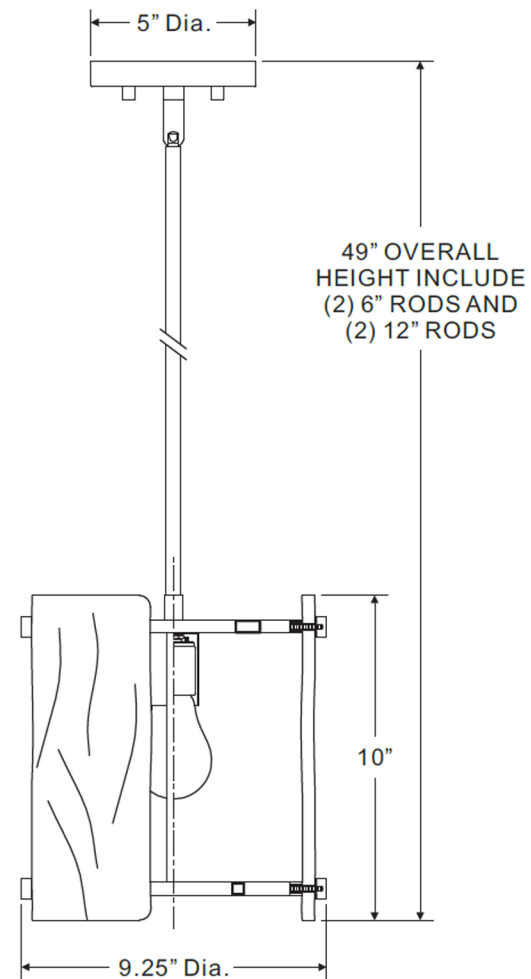

urban ambiance

UQL2871

INTERIOR PENDANT LIGHT

Collection	Nantes
Finish	Silver Etch
Shade	Floating Textured Glass
Bulb Type	Incandescent
Bulb Wattage	100 W
Number of Bulbs	1
Bulbs Included	NO
Certification	ETL Listed
Rated For	Damp Locations
Weight (in LBS)	9.33
Chain Length (in Feet)	0
Extension Rods (in Feet)	Two 6", Two 12"
Material Construction	Steel-Glass