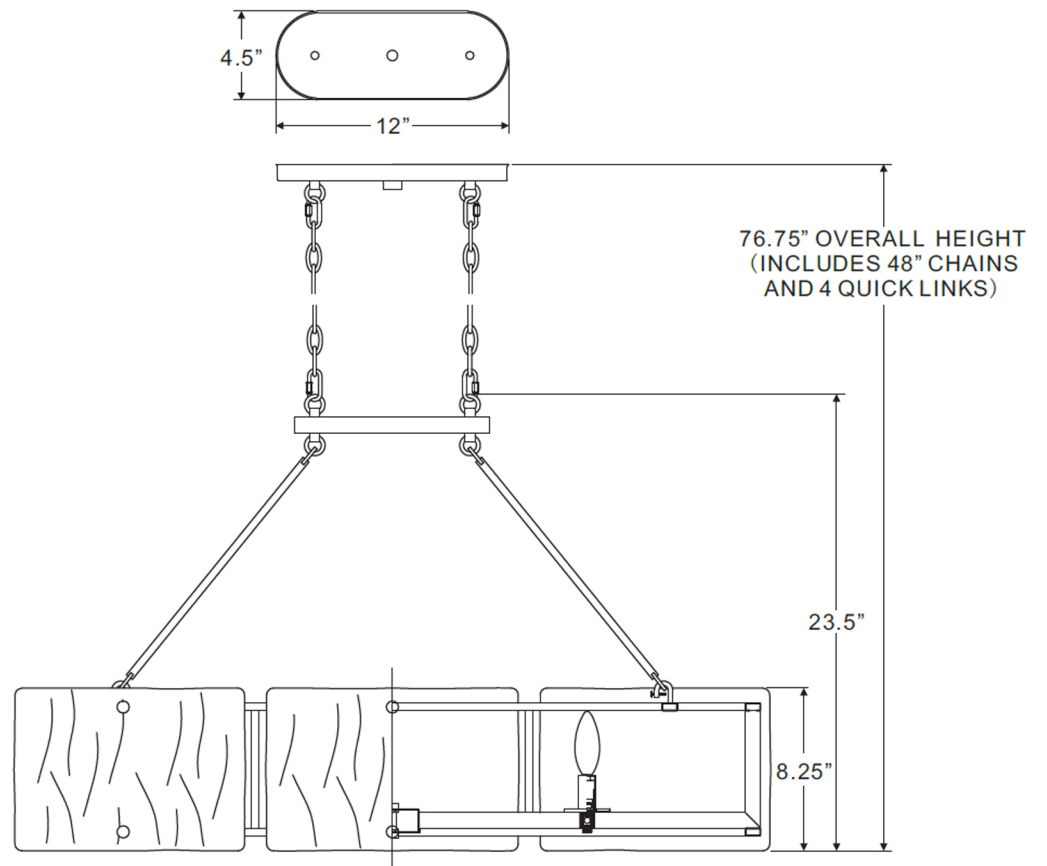

urban ambiance

UQL2870

INTERIOR CHANDELIER

Collection	Nantes
Finish	Silver Etch
Shade	Floating Textured Glass
Bulb Type	Incandescent
Bulb Wattage	60 W
Number of Bulbs	6
Bulbs Included	NO
Certification	ETL Listed
Rated For	Damp Locations
Weight (in LBS)	29.5
Chain Length (in Feet)	4
Extension Rods (in Feet)	0
Material Construction	Steel-Glass