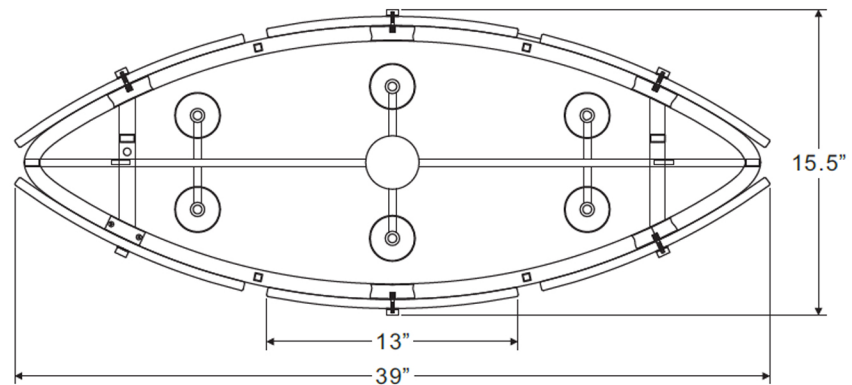

urban ambiance

UQL2870

INTERIOR CHANDELIER

Collection	Nantes
Finish	Silver Etch
Shade	Floating Textured Glass
Bulb Type	Incandescent
Bulb Wattage	60 W
Number of Bulbs	6
Bulbs Included	NO
Certification	ETL Listed
Rated For	Damp Locations
Weight (in LBS)	29.5
Chain Length (in Feet)	4
Extension Rods (in Feet)	0
Material Construction	Steel-Glass