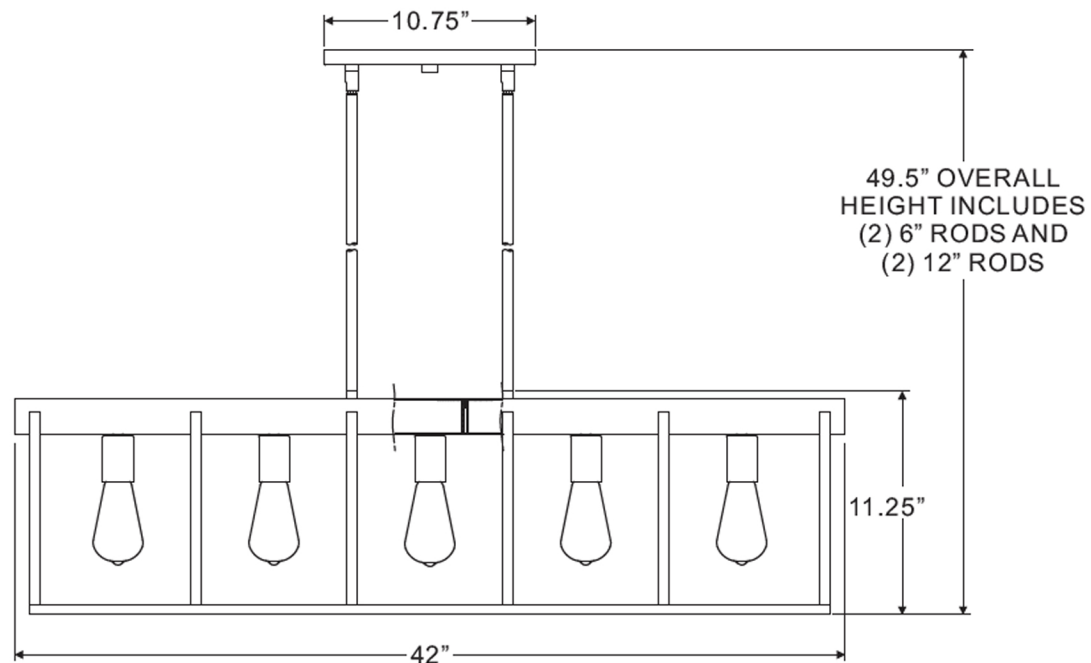

urban ambiance

UQL2811

INTERIOR CHANDELIER

Collection	Bergen
Finish	Ash Black
Shade	0
Bulb Type	Incandescent
Bulb Wattage	100 W
Number of Bulbs	5
Bulbs Included	NO
Certification	ETL Listed
Rated For	Damp Locations
Weight (in LBS)	12.17
Chain Length (in Feet)	0
Extension Rods (in Feet)	Four 6", Four 12"
Material Construction	Steel