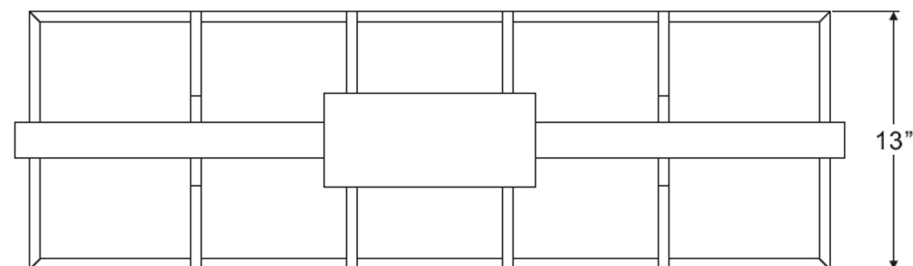

urban ambiance

UQL2811

INTERIOR CHANDELIER

Collection	Bergen
Finish	Ash Black
Shade	0
Bulb Type	Incandescent
Bulb Wattage	100 W
Number of Bulbs	5
Bulbs Included	NO
Certification	ETL Listed
Rated For	Damp Locations
Weight (in LBS)	12.17
Chain Length (in Feet)	0
Extension Rods (in Feet)	Four 6", Four 12"
Material Construction	Steel