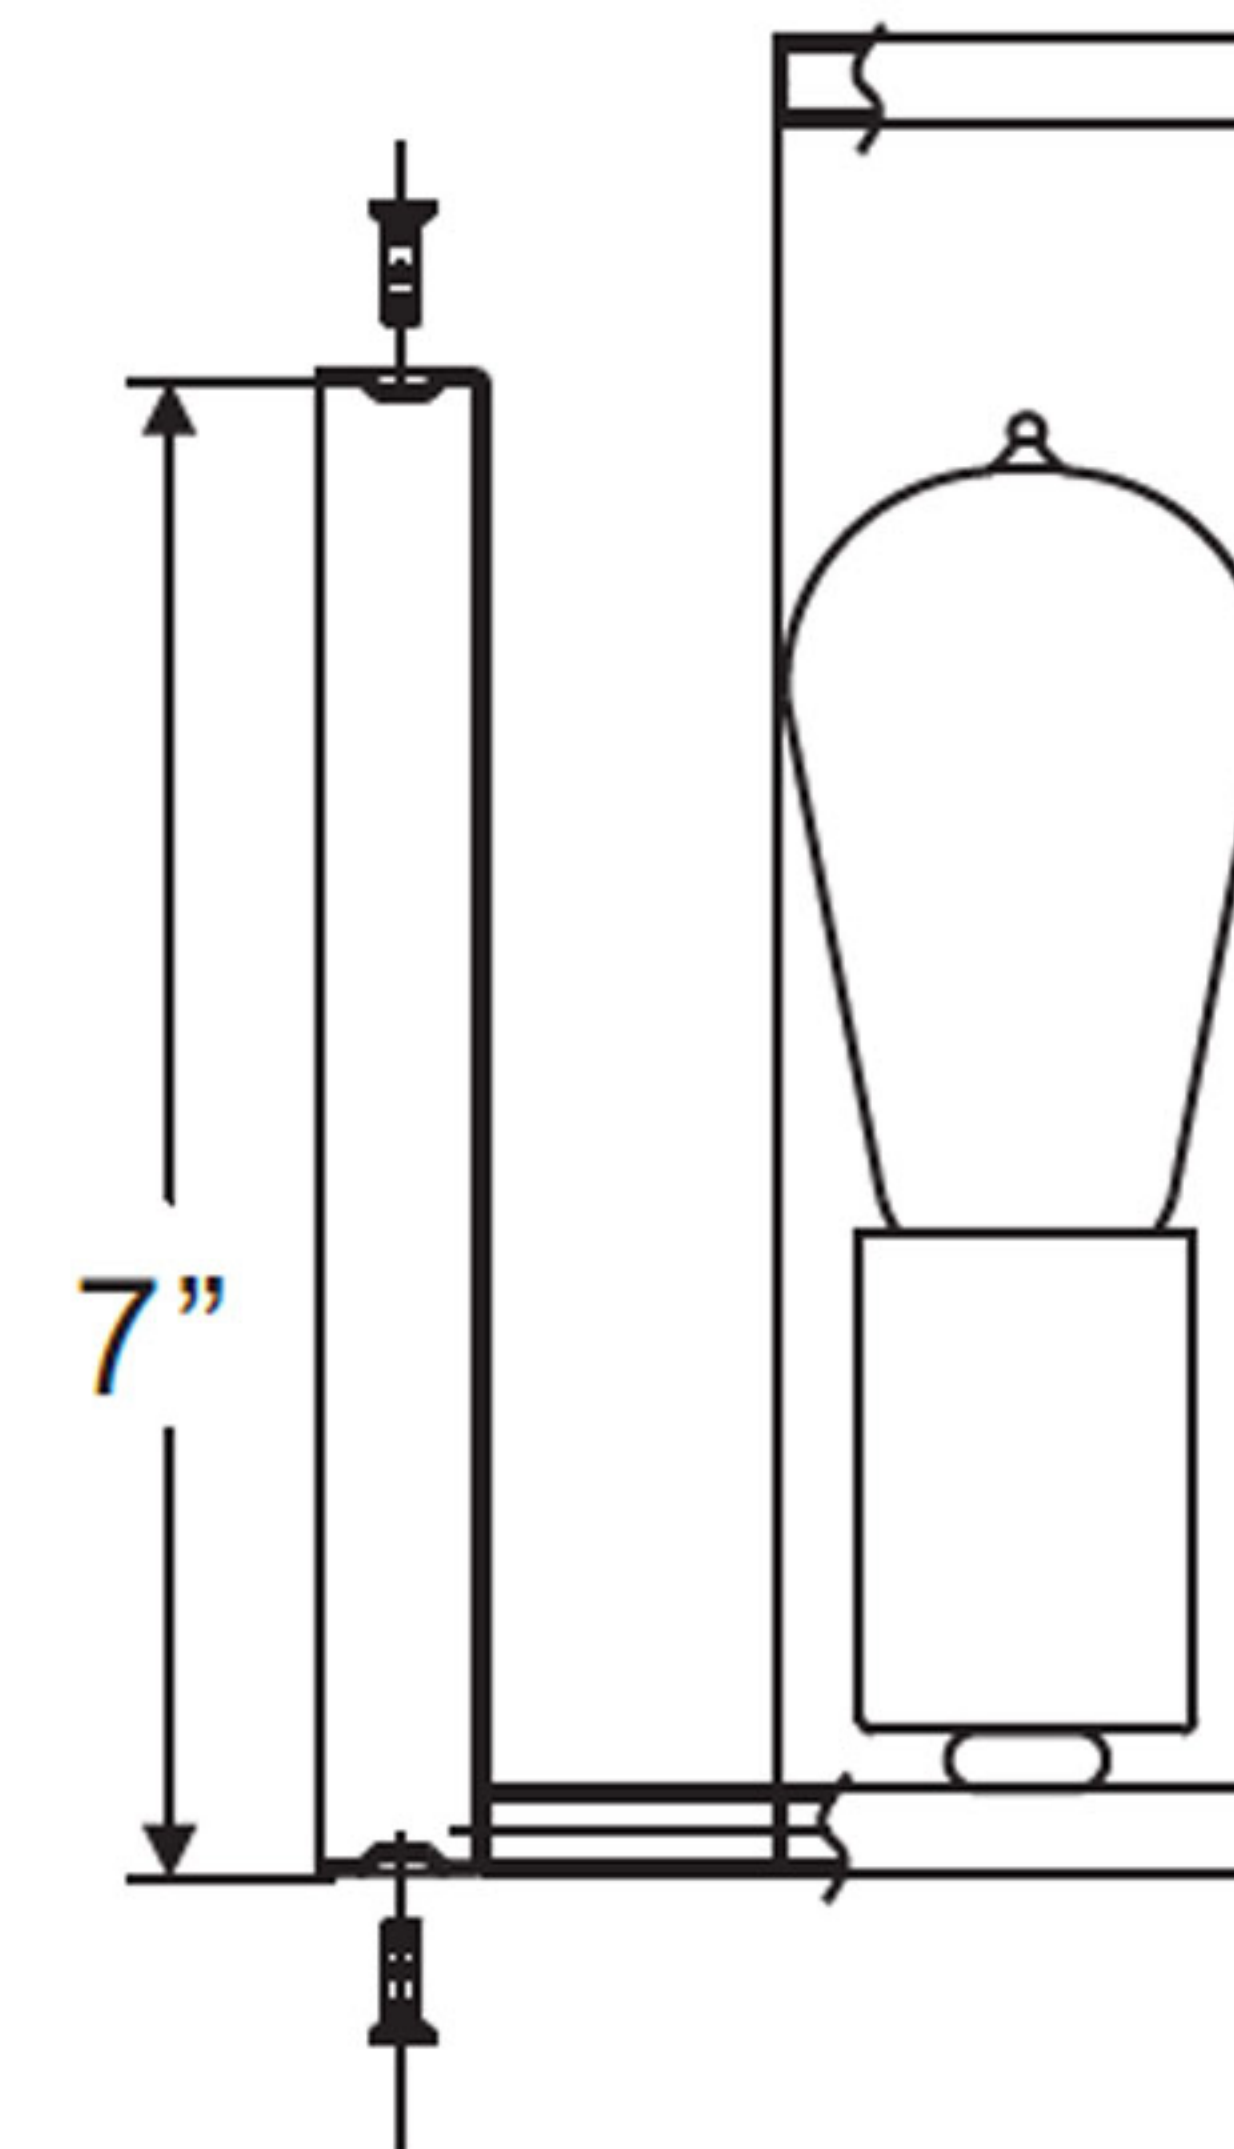

## UQL2773

INTERIOR WALL SCONCE

<b>Collection</b>	Venezia
<b>Finish</b>	Natural Black
<b>Shade</b>	0
<b>Bulb Type</b>	Incandescent
<b>Bulb Wattage</b>	100 W
<b>Number of Bulbs</b>	1
<b>Bulbs Included</b>	NO
<b>Certification</b>	ETL Listed
<b>Rated For</b>	Damp Locations
<b>Weight (in LBS)</b>	2.88
<b>Chain Length (in Feet)</b>	0
<b>Extension Rods (in Feet)</b>	0
<b>Material Construction</b>	Steel