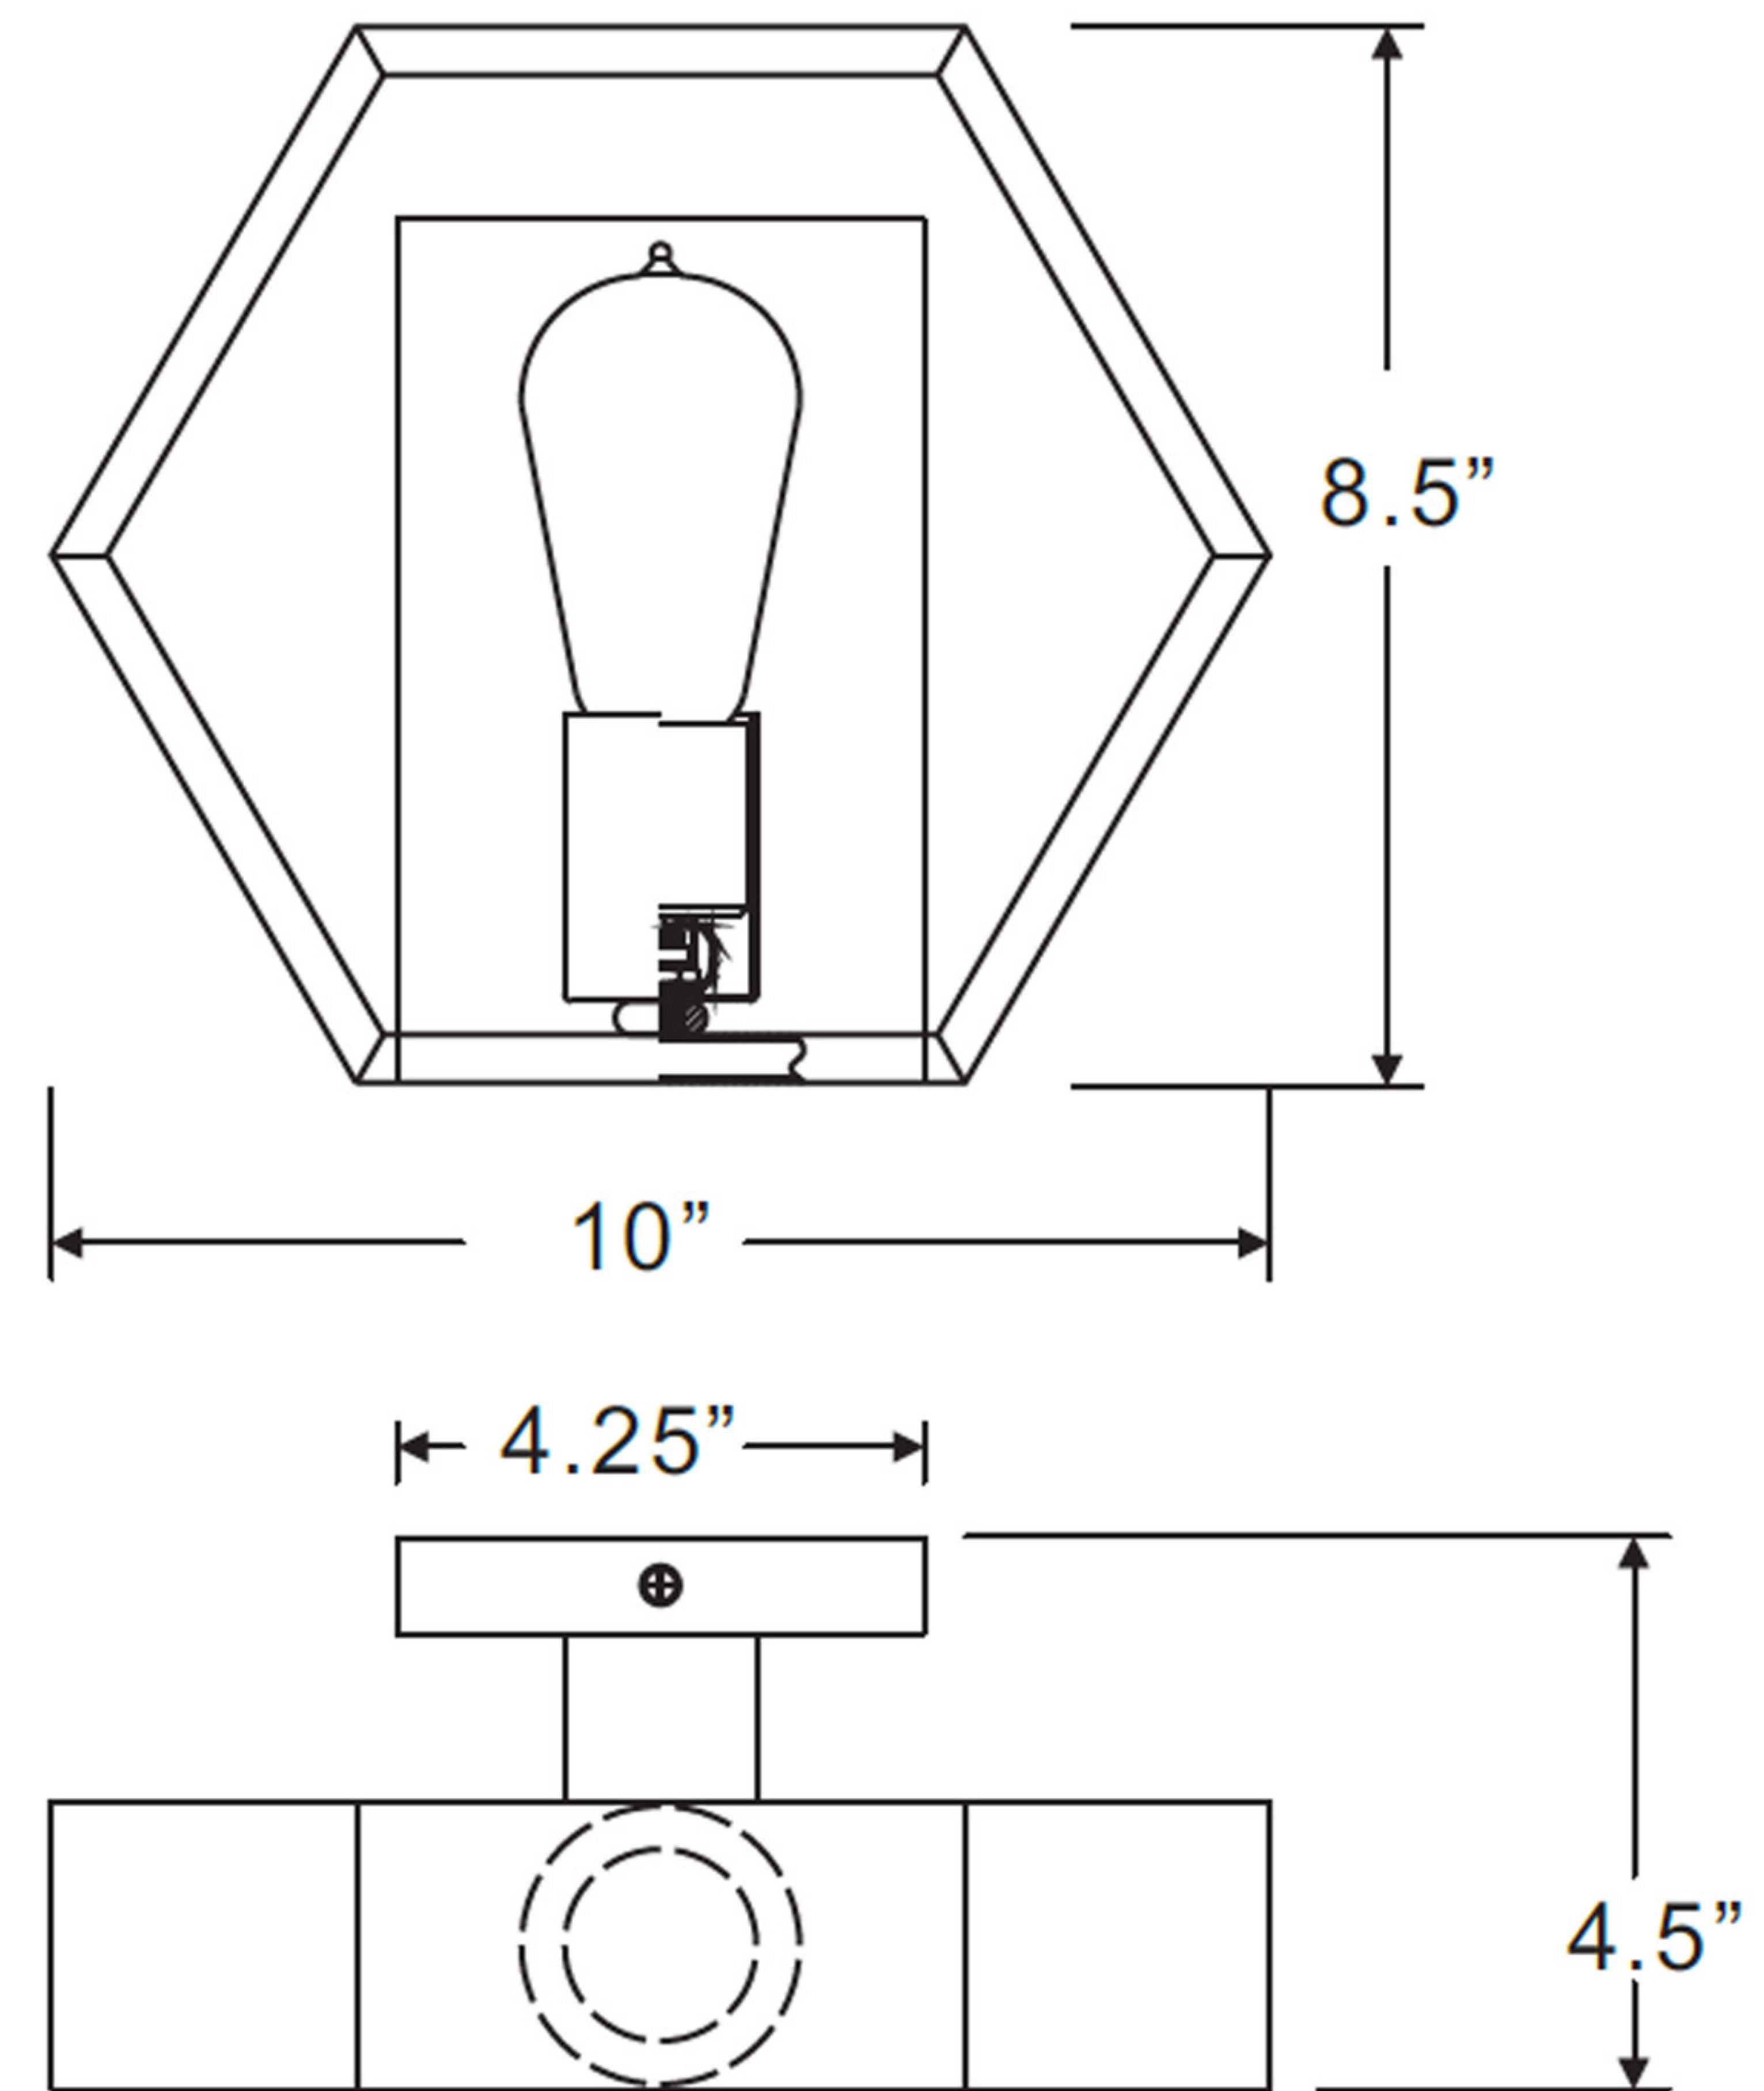

## UQL2773

INTERIOR WALL SCONCE

<b>Collection</b>	Venezia
<b>Finish</b>	Natural Black
<b>Shade</b>	0
<b>Bulb Type</b>	Incandescent
<b>Bulb Wattage</b>	100 W
<b>Number of Bulbs</b>	1
<b>Bulbs Included</b>	NO
<b>Certification</b>	ETL Listed
<b>Rated For</b>	Damp Locations
<b>Weight (in LBS)</b>	2.88
<b>Chain Length (in Feet)</b>	0
<b>Extension Rods (in Feet)</b>	0
<b>Material Construction</b>	Steel