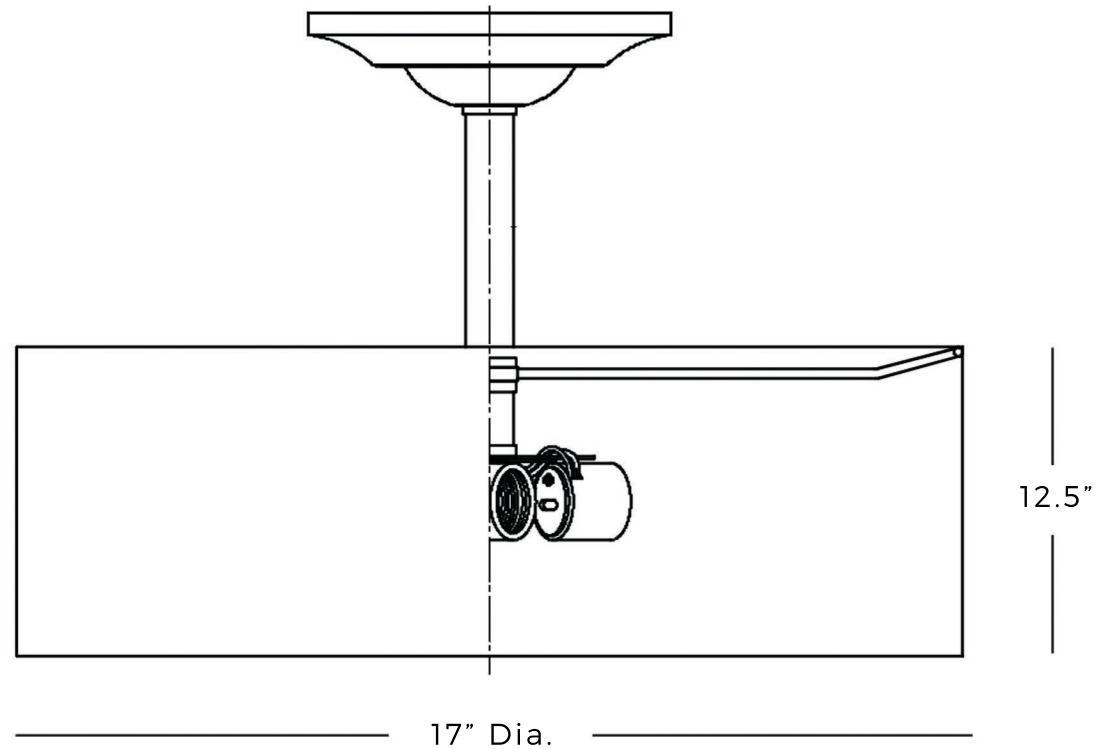

### INTERIOR CEILING LIGHT

<b>Collection</b>	Shanghai
<b>Finish</b>	Black Silk
<b>Shade</b>	Woven Tan Rattan
<b>Bulb Type</b>	A19 Medium Base
<b>Bulb Wattage</b>	100
<b>Number of Bulbs</b>	3
<b>Bulbs Included</b>	No
<b>Certification</b>	ETL Listed
<b>Rated For</b>	Damp Locations
<b>Weight</b>	5 Pounds
<b>Chain Length</b>	N/A
<b>Extension Rods</b>	Two 6" and Two 12"
<b>Material Construction</b>	Steel-Fabric