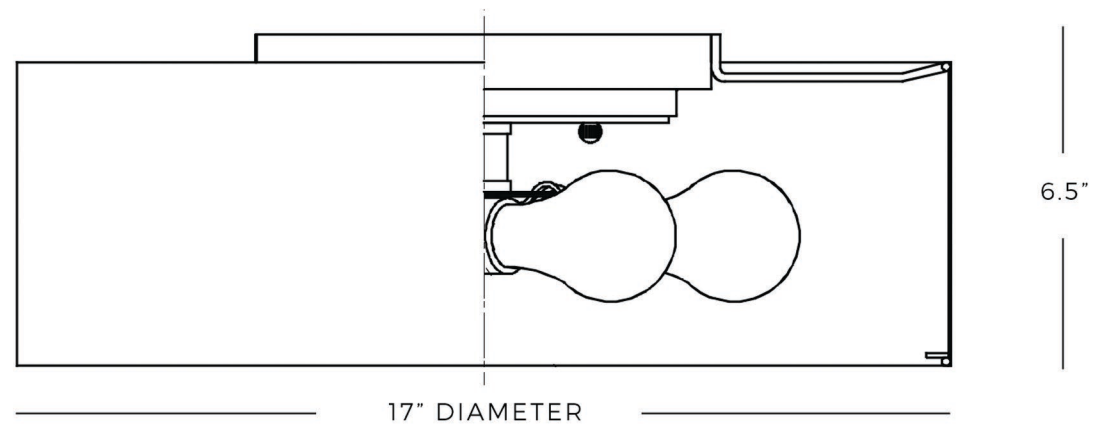

urban ambiance

UQL2740

INTERIOR CEILING LIGHT

Collection	Shanghai
Finish	Black Silk
Shade	Woven Tan Rattan
Bulb Type	A19 Medium Base
Bulb Wattage	60
Number of Bulbs	3
Bulbs Included	No
Certification	ETL Listed
Rated For	Damp Locations
Weight	6.07 Pounds
Chain Length	N/A
Extension Rods	N/A
Material Construction	Steel-Fabric