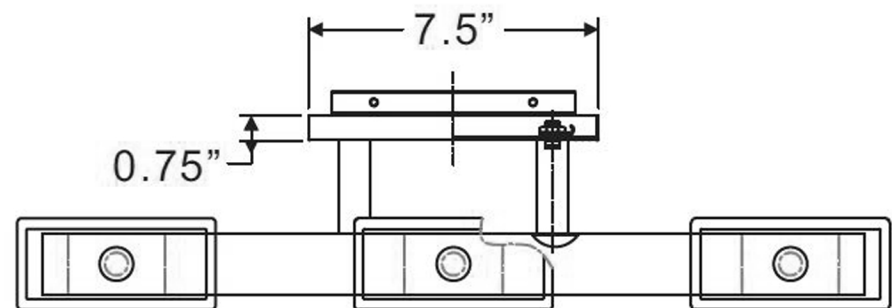

urban ambiance

UQL2723

INTERIOR BATHROOM FIXTURE

Collection	San Diego
Finish	Polished Chrome
Shade	Sandblasted and Clear Glass
Bulb Type	Frosted G9
Bulb Wattage	60
Number of Bulbs	3
Bulbs Included	NO
Certification	ETL Listed
Rated For	Damp Locations
Weight	7.05 Pounds
Chain Length	N/A
Extension Rods	N/A
Material Construction	Steel-Glass