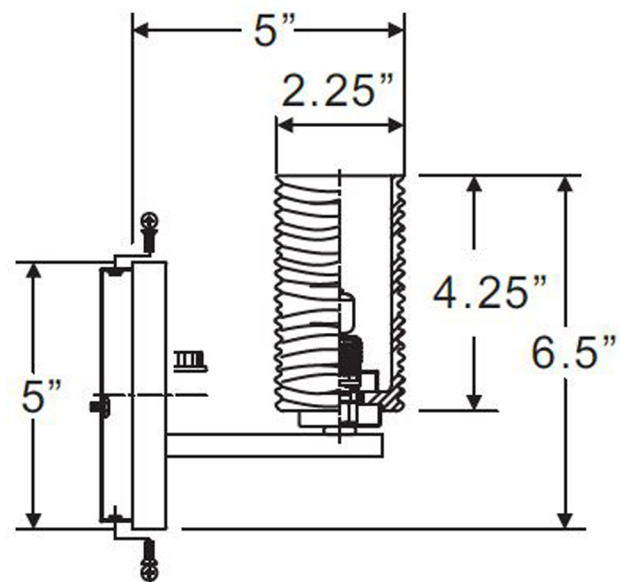

urban ambiance

UQL2723

INTERIOR BATHROOM FIXTURE

Collection	San Diego
Finish	Polished Chrome
Shade	Sandblasted and Clear Glass
Bulb Type	Frosted G9
Bulb Wattage	60
Number of Bulbs	3
Bulbs Included	NO
Certification	ETL Listed
Rated For	Damp Locations
Weight	7.05 Pounds
Chain Length	N/A
Extension Rods	N/A
Material Construction	Steel-Glass