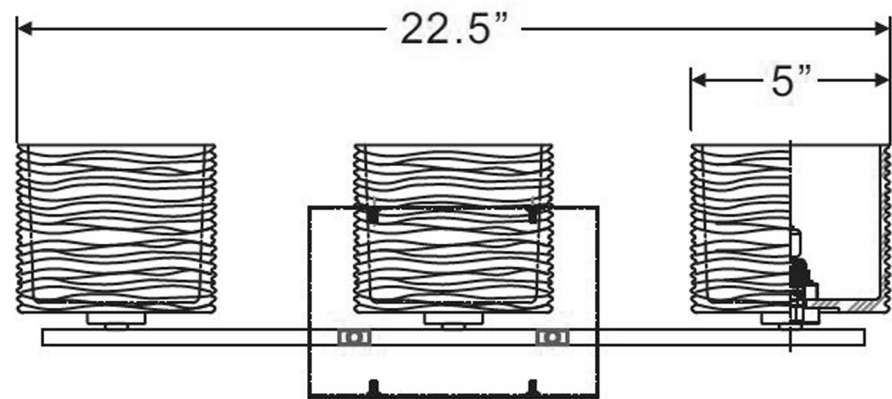

urban ambiance

UQL2723

INTERIOR BATHROOM FIXTURE

Collection	San Diego
Finish	Polished Chrome
Shade	Sandblasted and Clear Glass
Bulb Type	Frosted G9
Bulb Wattage	60
Number of Bulbs	3
Bulbs Included	NO
Certification	ETL Listed
Rated For	Damp Locations
Weight	7.05 Pounds
Chain Length	N/A
Extension Rods	N/A
Material Construction	Steel-Glass