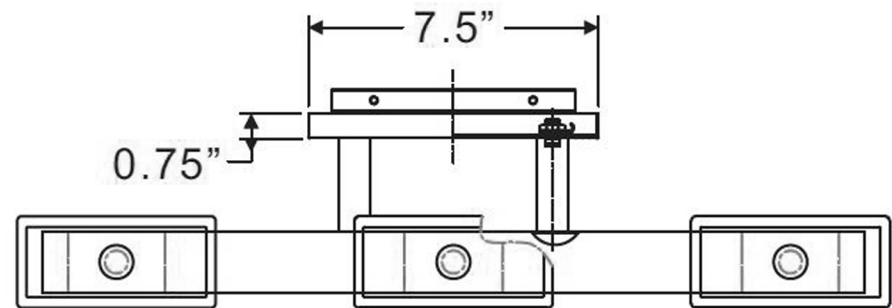

## UQL2722

INTERIOR BATHROOM FIXTURE

<b>Collection</b>	San Diego
<b>Finish</b>	Brushed Nickel
<b>Shade</b>	Sandblasted and Clear Glass
<b>Bulb Type</b>	Frosted G9
<b>Bulb Wattage</b>	60
<b>Number of Bulbs</b>	3
<b>Bulbs Included</b>	NO
<b>Certification</b>	ETL Listed
<b>Rated For</b>	Damp Locations
<b>Weight</b>	7.05 Pounds
<b>Chain Length</b>	N/A
<b>Extension Rods</b>	N/A
<b>Material Construction</b>	Steel-Glass