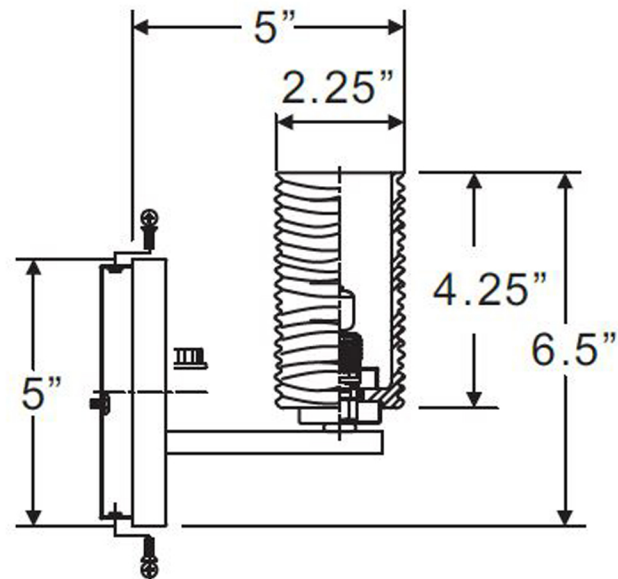

## UQL2722

INTERIOR BATHROOM FIXTURE

<b>Collection</b>	San Diego
<b>Finish</b>	Brushed Nickel
<b>Shade</b>	Sandblasted and Clear Glass
<b>Bulb Type</b>	Frosted G9
<b>Bulb Wattage</b>	60
<b>Number of Bulbs</b>	3
<b>Bulbs Included</b>	NO
<b>Certification</b>	ETL Listed
<b>Rated For</b>	Damp Locations
<b>Weight</b>	7.05 Pounds
<b>Chain Length</b>	N/A
<b>Extension Rods</b>	N/A
<b>Material Construction</b>	Steel-Glass