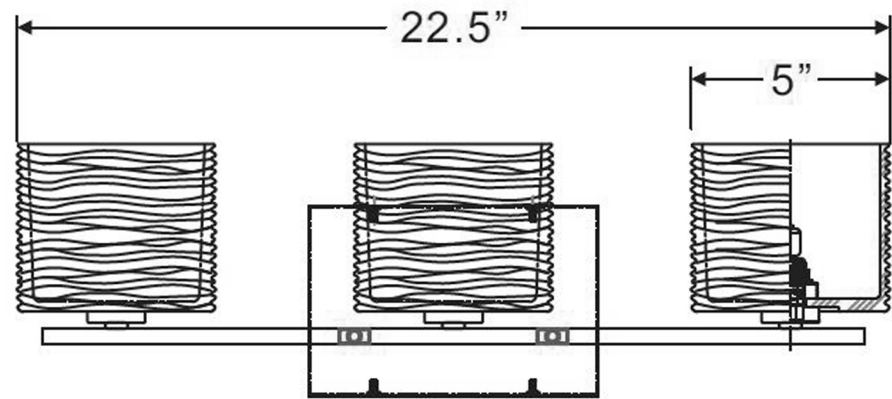

## UQL2722

INTERIOR BATHROOM FIXTURE

<b>Collection</b>	San Diego
<b>Finish</b>	Brushed Nickel
<b>Shade</b>	Sandblasted and Clear Glass
<b>Bulb Type</b>	Frosted G9
<b>Bulb Wattage</b>	60
<b>Number of Bulbs</b>	3
<b>Bulbs Included</b>	NO
<b>Certification</b>	ETL Listed
<b>Rated For</b>	Damp Locations
<b>Weight</b>	7.05 Pounds
<b>Chain Length</b>	N/A
<b>Extension Rods</b>	N/A
<b>Material Construction</b>	Steel-Glass