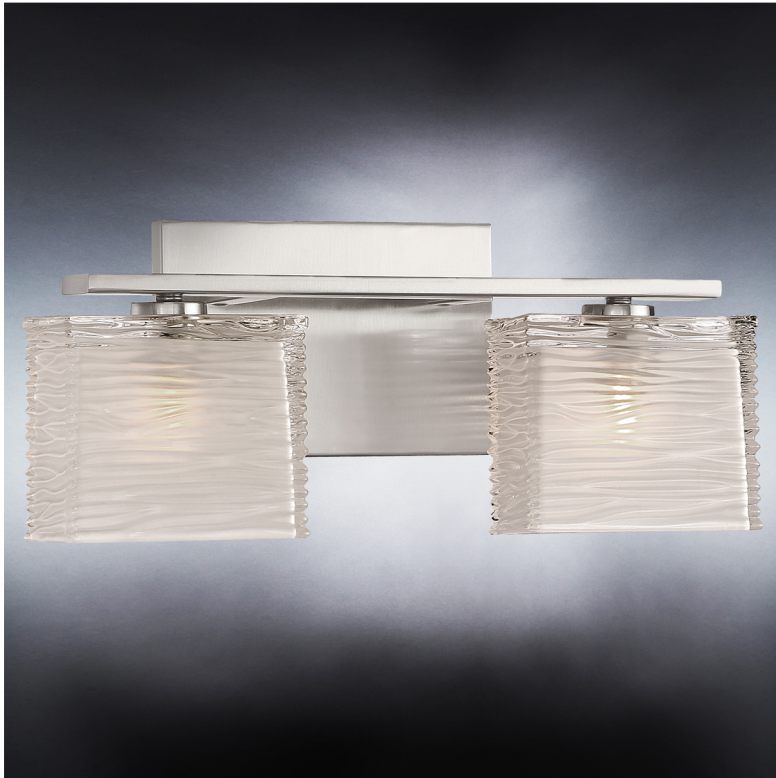

urban ambiance

UQL2720

INTERIOR BATHROOM FIXTURE

Collection	San Diego
Finish	Brushed Nickel
Shade	Sandblasted and Clear Glass
Bulb Type	Frosted G9
Bulb Wattage	60
Number of Bulbs	2
Bulbs Included	NO
Certification	ETL Listed
Rated For	Damp Locations
Weight	4.8 Pounds
Chain Length	N/A
Extension Rods	N/A
Material Construction	Steel-Glass