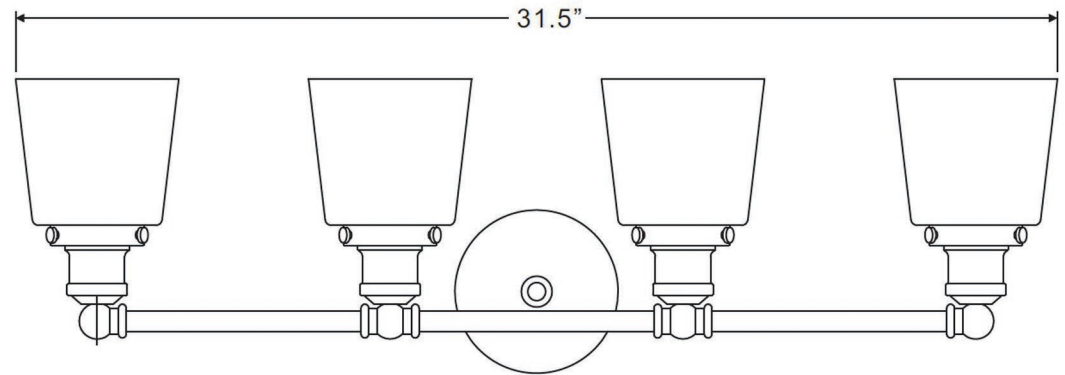

urban ambiance

UQL2682

INTERIOR BATHROOM FIXTURE

Collection	Philadelphia
Finish	Polished Nickel
Shade	Light Champagne Glass
Bulb Type	A19 Medium Base
Bulb Wattage	100
Number of Bulbs	4
Bulbs Included	No
Certification	ETL Listed
Rated For	Damp Locations
Weight	4.5 Pounds
Chain Length	N/A
Extension Rods	N/A
Material Construction	Steel-Glass