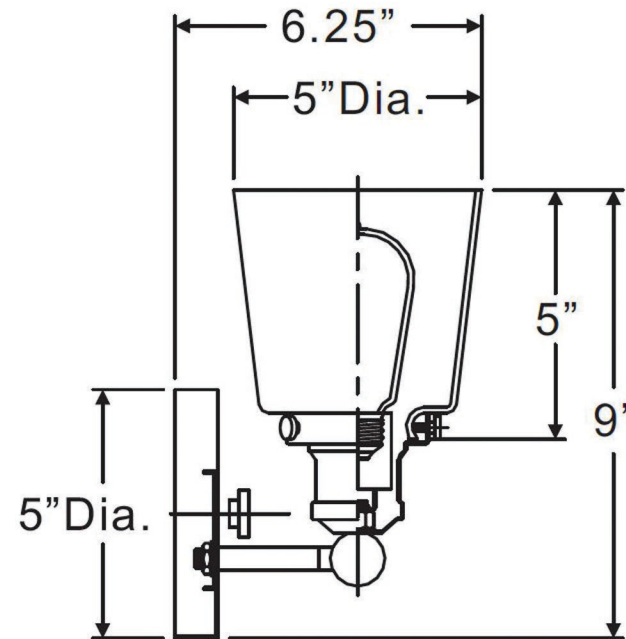

urban ambiance

UQL2682

INTERIOR BATHROOM FIXTURE

Collection	Philadelphia
Finish	Polished Nickel
Shade	Light Champagne Glass
Bulb Type	A19 Medium Base
Bulb Wattage	100
Number of Bulbs	4
Bulbs Included	No
Certification	ETL Listed
Rated For	Damp Locations
Weight	4.5 Pounds
Chain Length	N/A
Extension Rods	N/A
Material Construction	Steel-Glass