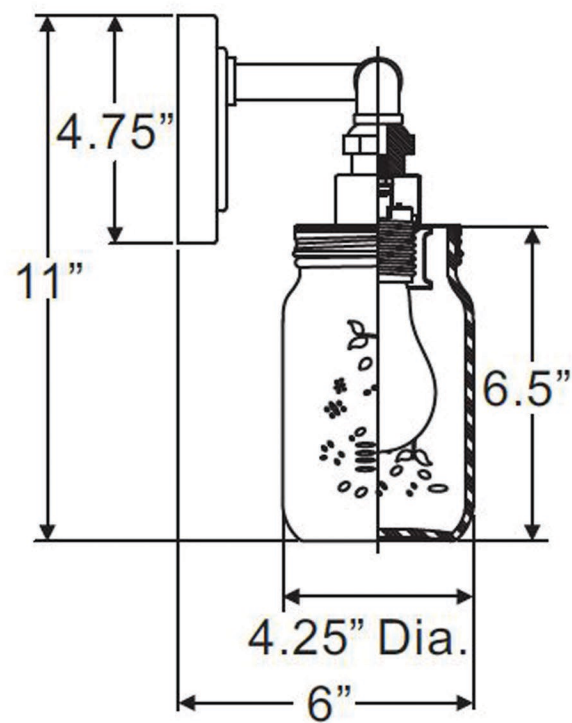

## UQL2662

INTERIOR BATHROOM FIXTURE

<b>Collection</b>	Dallas
<b>Finish</b>	Antique Black
<b>Shade</b>	Clear Glass
<b>Bulb Type</b>	A19 Medium Base
<b>Bulb Wattage</b>	100
<b>Number of Bulbs</b>	3
<b>Bulbs Included</b>	No
<b>Certification</b>	ETL Listed
<b>Rated For</b>	Damp Locations
<b>Weight</b>	5.72 Pounds
<b>Chain Length</b>	N/A
<b>Extension Rods</b>	N/A
<b>Material Construction</b>	Steel-Glass