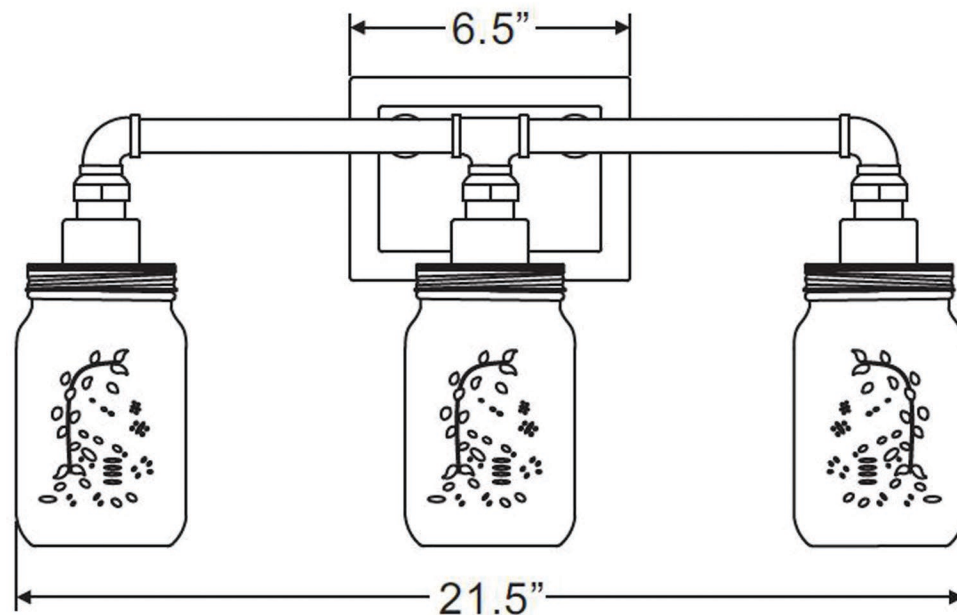

## UQL2662

INTERIOR BATHROOM FIXTURE

<b>Collection</b>	Dallas
<b>Finish</b>	Antique Black
<b>Shade</b>	Clear Glass
<b>Bulb Type</b>	A19 Medium Base
<b>Bulb Wattage</b>	100
<b>Number of Bulbs</b>	3
<b>Bulbs Included</b>	No
<b>Certification</b>	ETL Listed
<b>Rated For</b>	Damp Locations
<b>Weight</b>	5.72 Pounds
<b>Chain Length</b>	N/A
<b>Extension Rods</b>	N/A
<b>Material Construction</b>	Steel-Glass