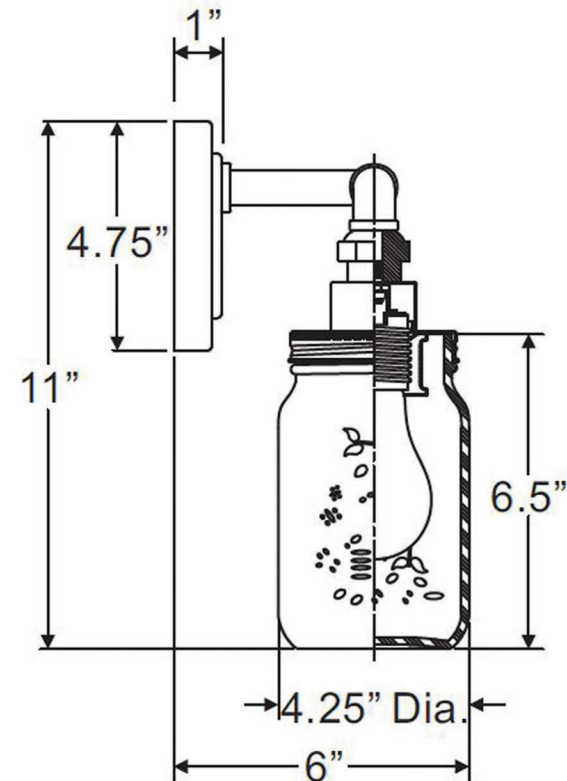

urban ambiance

UQL2661

INTERIOR BATHROOM FIXTURE

Collection	Dallas
Finish	Antique Black
Shade	Clear Glass
Bulb Type	A19 Medium Base
Bulb Wattage	100
Number of Bulbs	2
Bulbs Included	No
Certification	ETL Listed
Rated For	Damp Locations
Weight	4.1 Pounds
Chain Length	N/A
Extension Rods	N/A
Material Construction	Steel-Glass