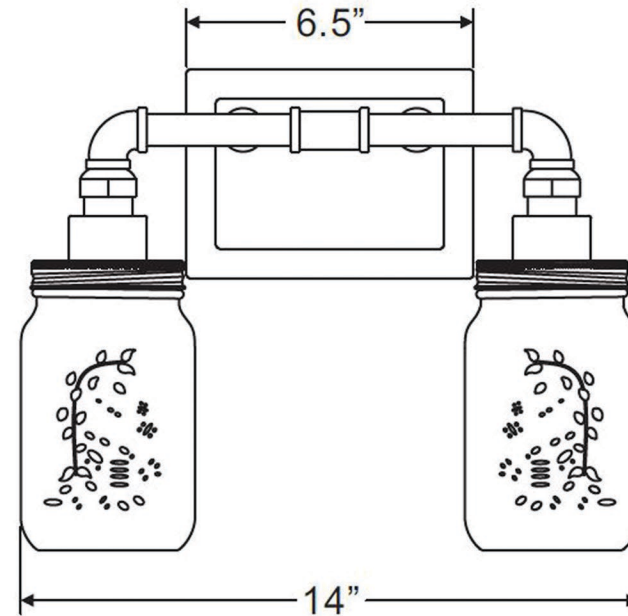

urban ambiance

UQL2661

INTERIOR BATHROOM FIXTURE

Collection	Dallas
Finish	Antique Black
Shade	Clear Glass
Bulb Type	A19 Medium Base
Bulb Wattage	100
Number of Bulbs	2
Bulbs Included	No
Certification	ETL Listed
Rated For	Damp Locations
Weight	4.1 Pounds
Chain Length	N/A
Extension Rods	N/A
Material Construction	Steel-Glass