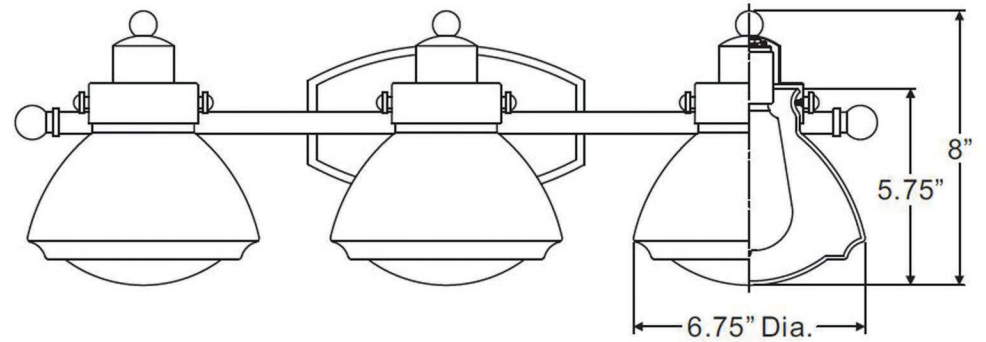

urban ambiance

UQL2652

INTERIOR BATHROOM FIXTURE

Collection	Brookline
Finish	Parisian Bronze
Shade	Clear Seedy Glass
Bulb Type	A19 Medium Base
Bulb Wattage	100
Number of Bulbs	3
Bulbs Included	No
Certification	ETL Listed
Rated For	Damp Locations
Weight	5.22 Pounds
Chain Length	N/A
Extension Rods	N/A
Material Construction	Steel-Glass