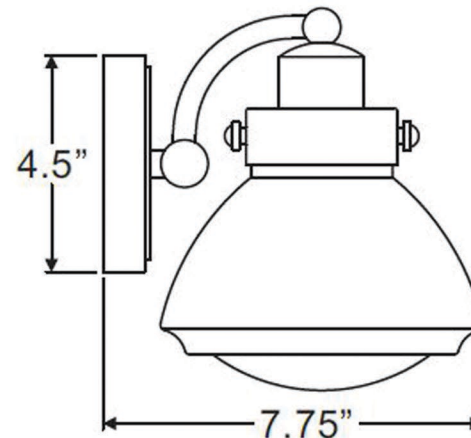

urban ambiance

UQL2652

INTERIOR BATHROOM FIXTURE

Collection	Brookline
Finish	Parisian Bronze
Shade	Clear Seedy Glass
Bulb Type	A19 Medium Base
Bulb Wattage	100
Number of Bulbs	3
Bulbs Included	No
Certification	ETL Listed
Rated For	Damp Locations
Weight	5.22 Pounds
Chain Length	N/A
Extension Rods	N/A
Material Construction	Steel-Glass