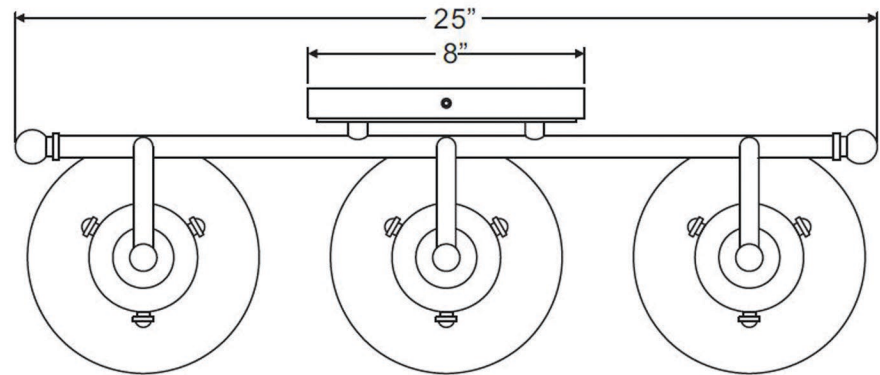

urban ambiance

UQL2652

INTERIOR BATHROOM FIXTURE

Collection	Brookline
Finish	Parisian Bronze
Shade	Clear Seedy Glass
Bulb Type	A19 Medium Base
Bulb Wattage	100
Number of Bulbs	3
Bulbs Included	No
Certification	ETL Listed
Rated For	Damp Locations
Weight	5.22 Pounds
Chain Length	N/A
Extension Rods	N/A
Material Construction	Steel-Glass