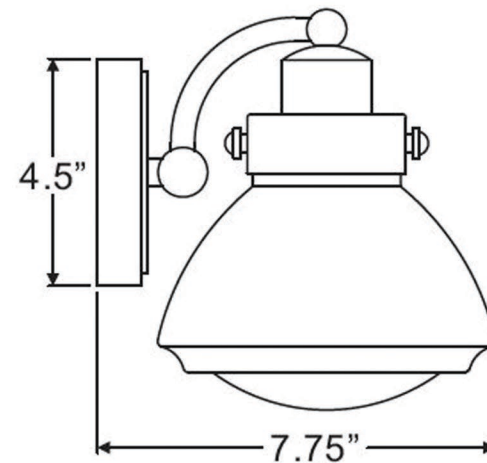

urban ambiance

UQL2651

INTERIOR BATHROOM FIXTURE

Collection	Brookline
Finish	Parisian Bronze
Shade	Clear Seedy Glass
Bulb Type	A19 Medium Base
Bulb Wattage	100
Number of Bulbs	2
Bulbs Included	No
Certification	ETL Listed
Rated For	Damp Locations
Weight	3.69 Pounds
Chain Length	N/A
Extension Rods	N/A
Material Construction	Steel-Glass