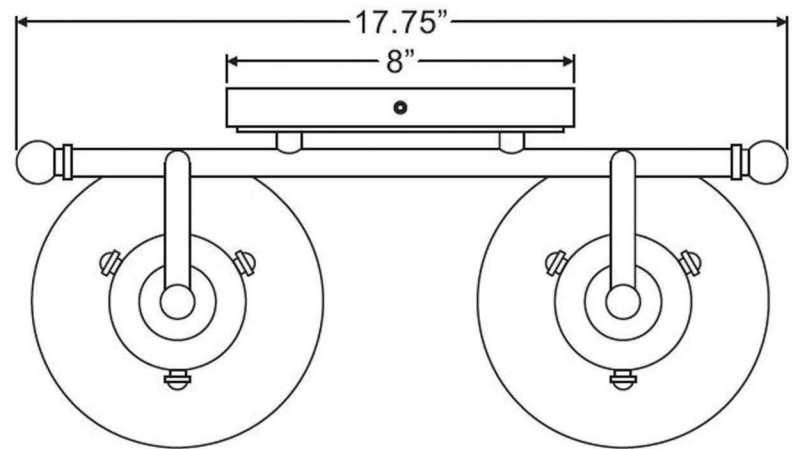

urban ambiance

UQL2651

INTERIOR BATHROOM FIXTURE

Collection	Brookline
Finish	Parisian Bronze
Shade	Clear Seedy Glass
Bulb Type	A19 Medium Base
Bulb Wattage	100
Number of Bulbs	2
Bulbs Included	No
Certification	ETL Listed
Rated For	Damp Locations
Weight	3.69 Pounds
Chain Length	N/A
Extension Rods	N/A
Material Construction	Steel-Glass