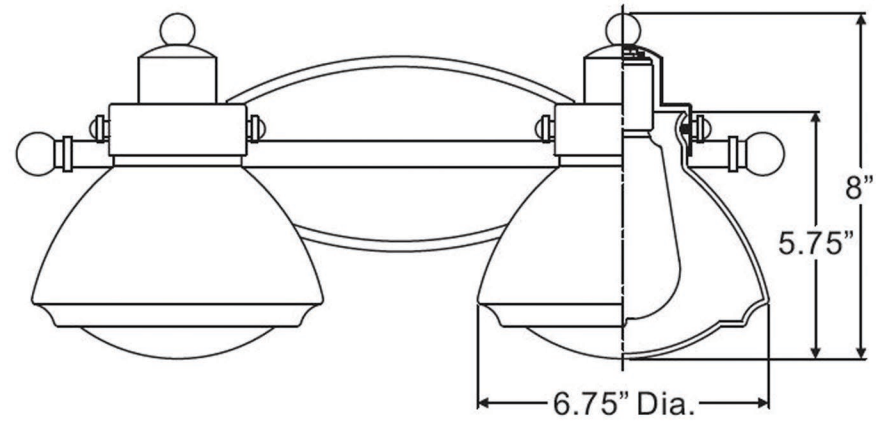

urban ambiance

UQL2651

INTERIOR BATHROOM FIXTURE

Collection	Brookline
Finish	Parisian Bronze
Shade	Clear Seedy Glass
Bulb Type	A19 Medium Base
Bulb Wattage	100
Number of Bulbs	2
Bulbs Included	No
Certification	ETL Listed
Rated For	Damp Locations
Weight	3.69 Pounds
Chain Length	N/A
Extension Rods	N/A
Material Construction	Steel-Glass