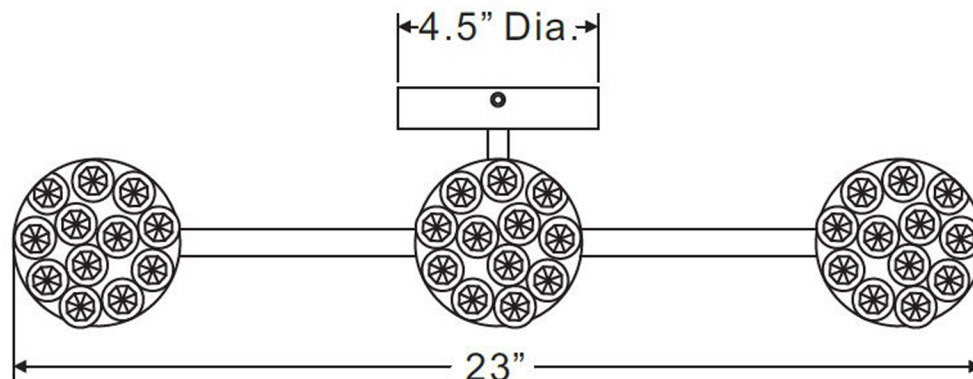

urban ambiance

UQL2631

INTERIOR BATHROOM FIXTURE

Collection	Rome
Finish	Polished Chrome
Shade	Crystal Studded
Bulb Type	Frosted G9
Bulb Wattage	40
Number of Bulbs	3
Bulbs Included	NO
Certification	None
Rated For	Damp Locations
Weight	3 Pounds
Chain Length	N/A
Extension Rods	N/A
Material Construction	Steel-Glass