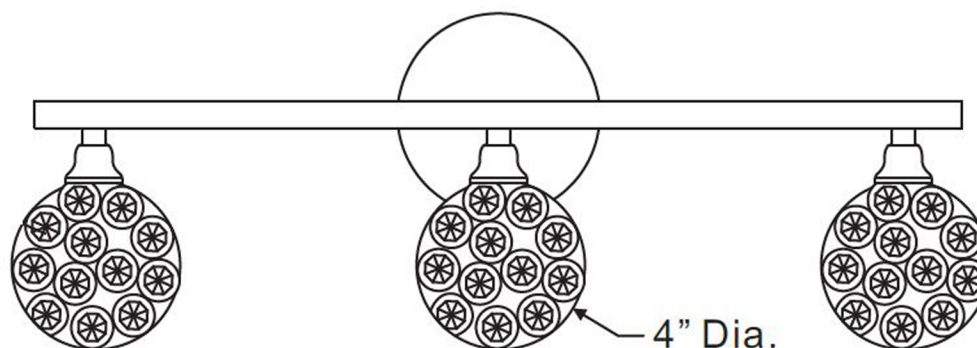

urban ambiance

UQL2631

INTERIOR BATHROOM FIXTURE

Collection	Rome
Finish	Polished Chrome
Shade	Crystal Studded
Bulb Type	Frosted G9
Bulb Wattage	40
Number of Bulbs	3
Bulbs Included	NO
Certification	None
Rated For	Damp Locations
Weight	3 Pounds
Chain Length	N/A
Extension Rods	N/A
Material Construction	Steel-Glass