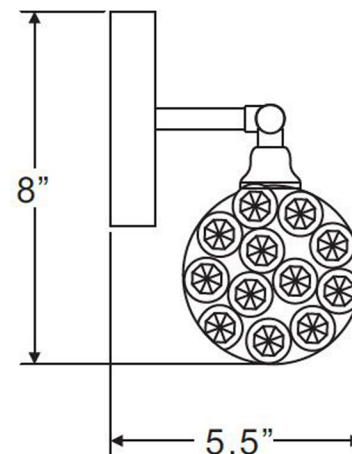

urban ambiance

UQL2631

INTERIOR BATHROOM FIXTURE

Collection	Rome
Finish	Polished Chrome
Shade	Crystal Studded
Bulb Type	Frosted G9
Bulb Wattage	40
Number of Bulbs	3
Bulbs Included	NO
Certification	None
Rated For	Damp Locations
Weight	3 Pounds
Chain Length	N/A
Extension Rods	N/A
Material Construction	Steel-Glass