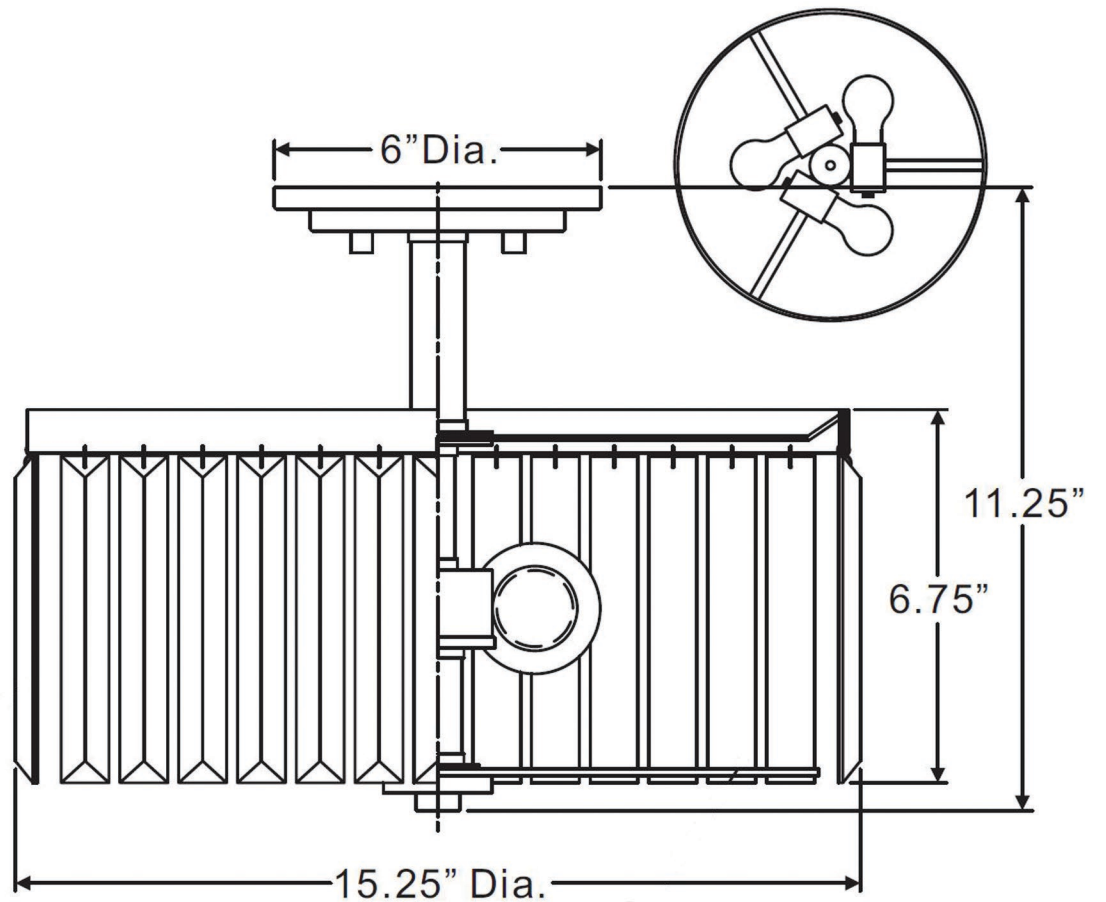

urban ambiance

UQL2520

INTERIOR CEILING FIXTURE

Collection	Austin
Finish	Antique Gold
Shade	Suspended Beveled Glass
Bulb Type	A19 Medium Base
Bulb Wattage	100
Number of Bulbs	3
Bulbs Included	NO
Certification	ETL Listed
Rated For	Damp Locations
Weight	10.2 Pounds
Chain Length	N/A
Extension Rods	N/A
Material Construction	Steel