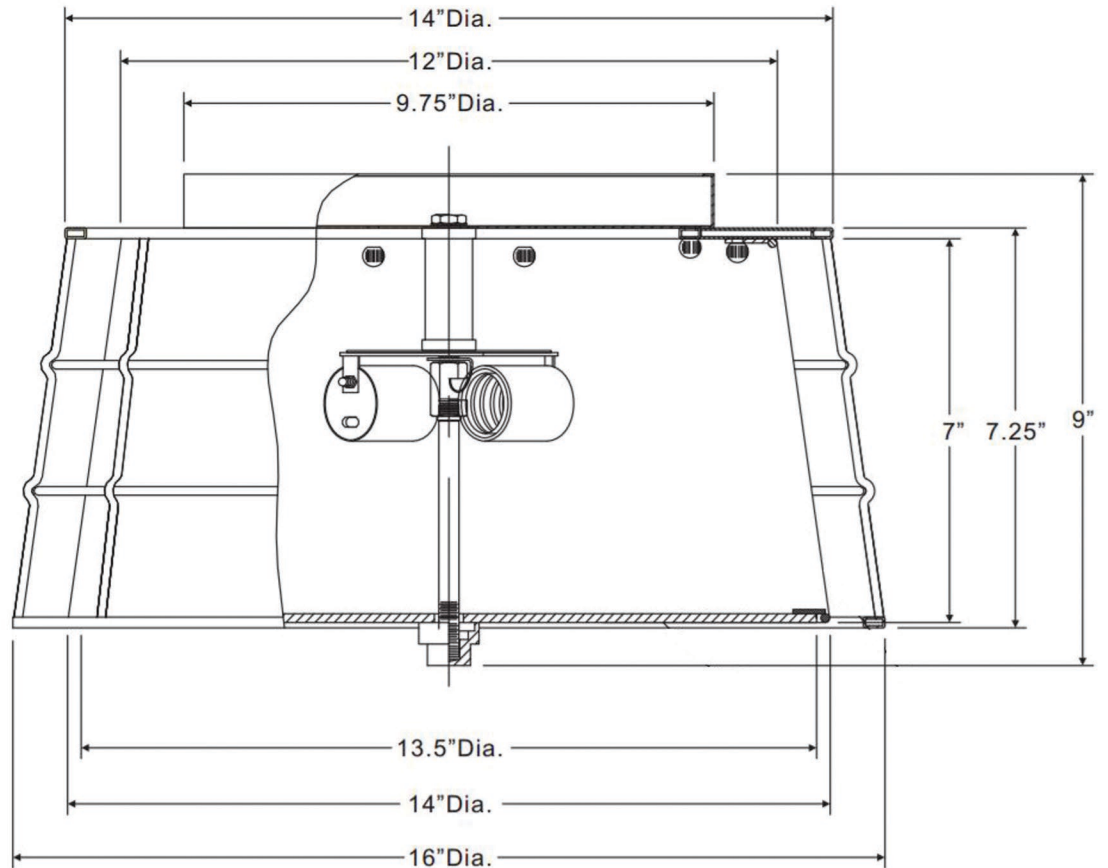

urban ambiance

UQL2442

INTERIOR CEILING LIGHT

Collection	Johannesburg
Finish	Dark Bronze
Shade	Tan Fabric w/ Wire Overlay
Bulb Type	A19 Medium Base
Bulb Wattage	100
Number of Bulbs	3
Bulbs Included	NO
Certification	ETL Listed
Rated For	Damp Locations
Weight	6.97 Pounds
Chain Length	N/A
Extension Rods	N/A
Material Construction	Steel & Fabric