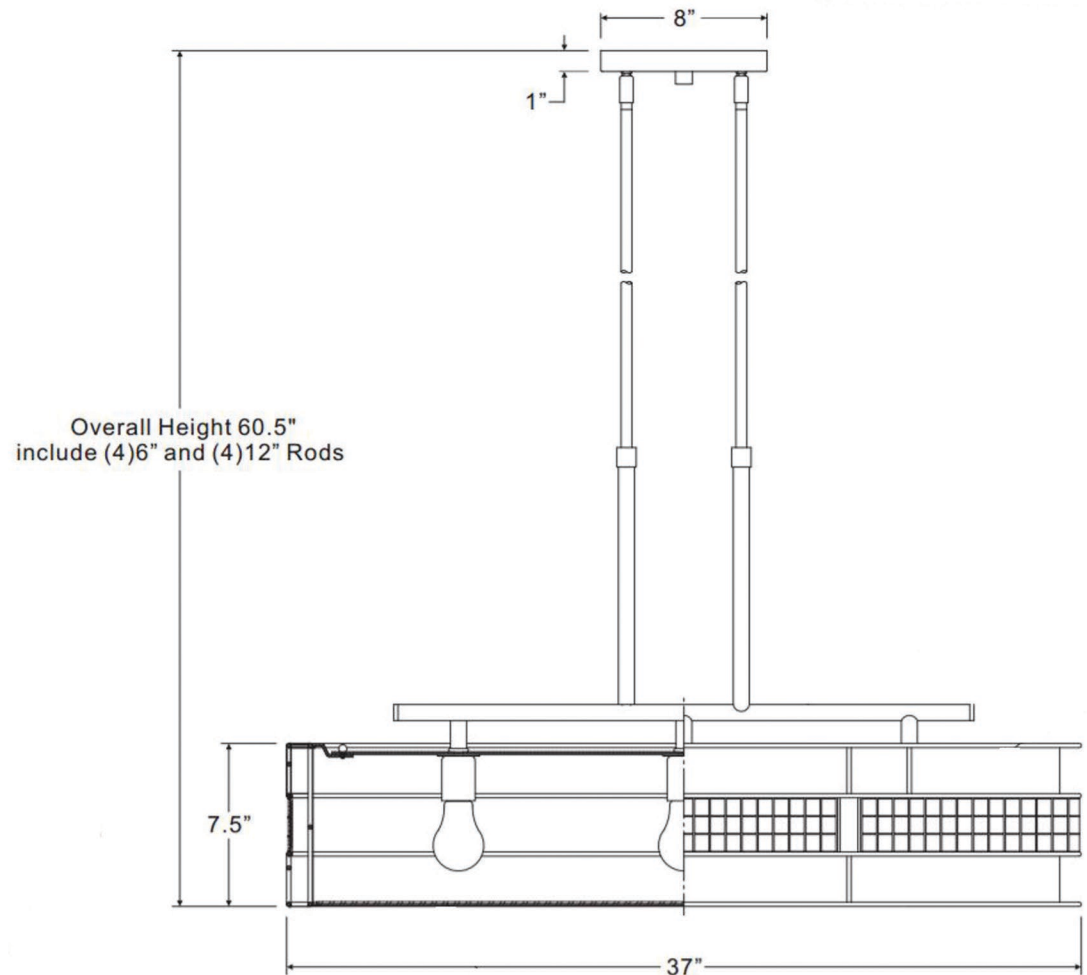

urban ambiance

UQL2432

INTERIOR CHANDELIER

Collection	Genoa
Finish	Copper Revival
Shade	Oyster Mica & Mosaic Tile (outer)
Bulb Type	A19 Medium Base
Bulb Wattage	60
Number of Bulbs	3
Bulbs Included	NO
Certification	ETL Listed
Rated For	Damp Locations
Weight	23 Pounds
Chain Length	N/A
Extension Rods	(4) 6" & (4) 12" Downrods
Material Construction	Steel