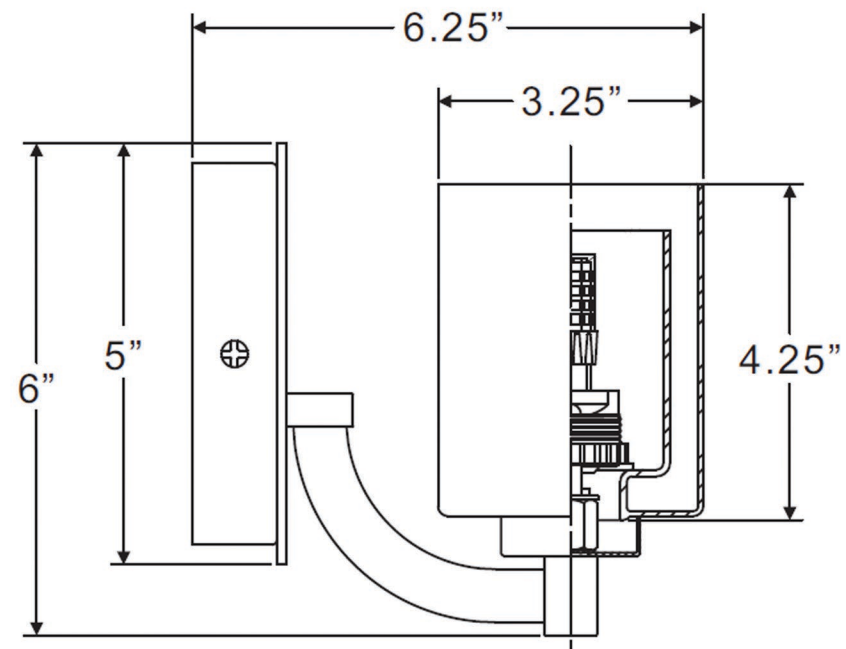

urban ambiance

UQL2407

INTERIOR BATHROOM FIXTURE

Collection	Napa
Finish	Polished Chrome
Shade	Sand Blasted and Clear Glass
Bulb Type	Frosted G9 LED
Bulb Wattage	50
Number of Bulbs	5
Bulbs Included	Yes
Certification	ETL Listed
Rated For	Damp Locations
Weight	9.2 Pounds
Chain Length	N/A
Extension Rods	N/A
Material Construction	Steel-Glass