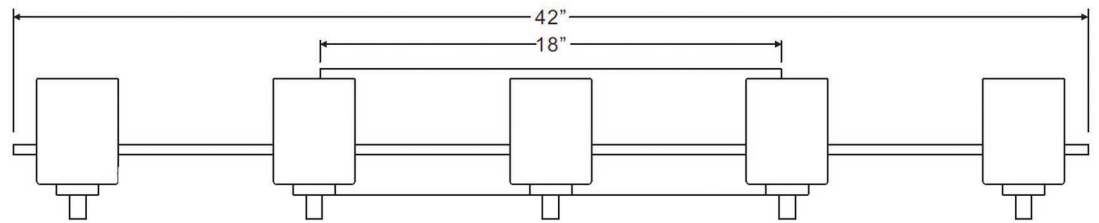

urban ambiance

UQL2407

INTERIOR BATHROOM FIXTURE

Collection	Napa
Finish	Polished Chrome
Shade	Sand Blasted and Clear Glass
Bulb Type	Frosted G9 LED
Bulb Wattage	50
Number of Bulbs	5
Bulbs Included	Yes
Certification	ETL Listed
Rated For	Damp Locations
Weight	9.2 Pounds
Chain Length	N/A
Extension Rods	N/A
Material Construction	Steel-Glass