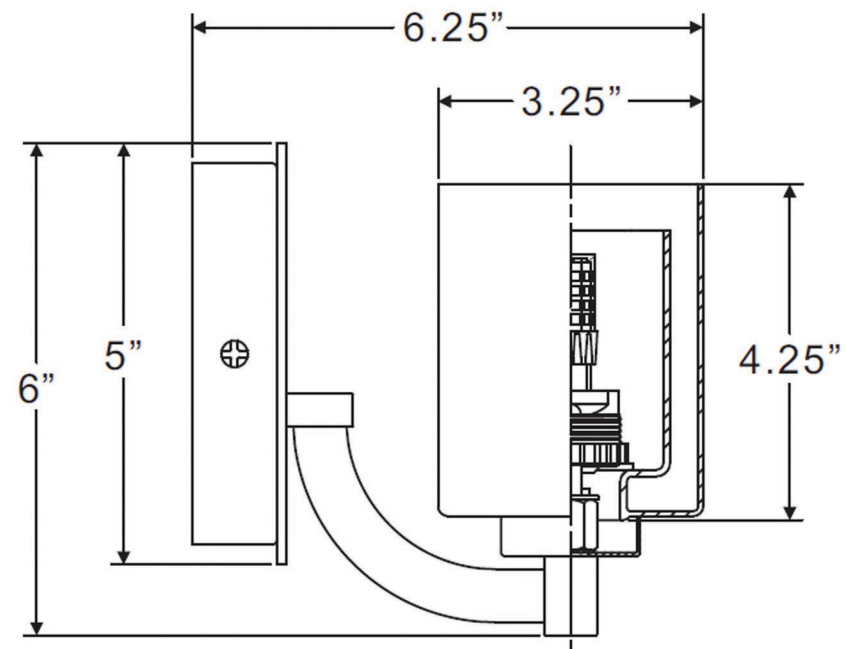

urban ambiance

UQL2406

INTERIOR BATHROOM FIXTURE

Collection	Napa
Finish	Brushed Nickel
Shade	Sand Blasted and Clear Glass
Bulb Type	Frosted G9 LED
Bulb Wattage	50
Number of Bulbs	5
Bulbs Included	Yes
Certification	ETL Listed
Rated For	Damp Locations
Weight	9.2 Pounds
Chain Length	N/A
Extension Rods	N/A
Material Construction	Steel-Glass