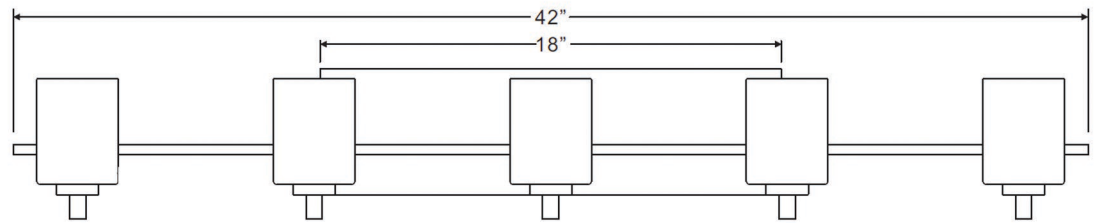

urban ambiance

UQL2406

INTERIOR BATHROOM FIXTURE

Collection	Napa
Finish	Brushed Nickel
Shade	Sand Blasted and Clear Glass
Bulb Type	Frosted G9 LED
Bulb Wattage	50
Number of Bulbs	5
Bulbs Included	Yes
Certification	ETL Listed
Rated For	Damp Locations
Weight	9.2 Pounds
Chain Length	N/A
Extension Rods	N/A
Material Construction	Steel-Glass