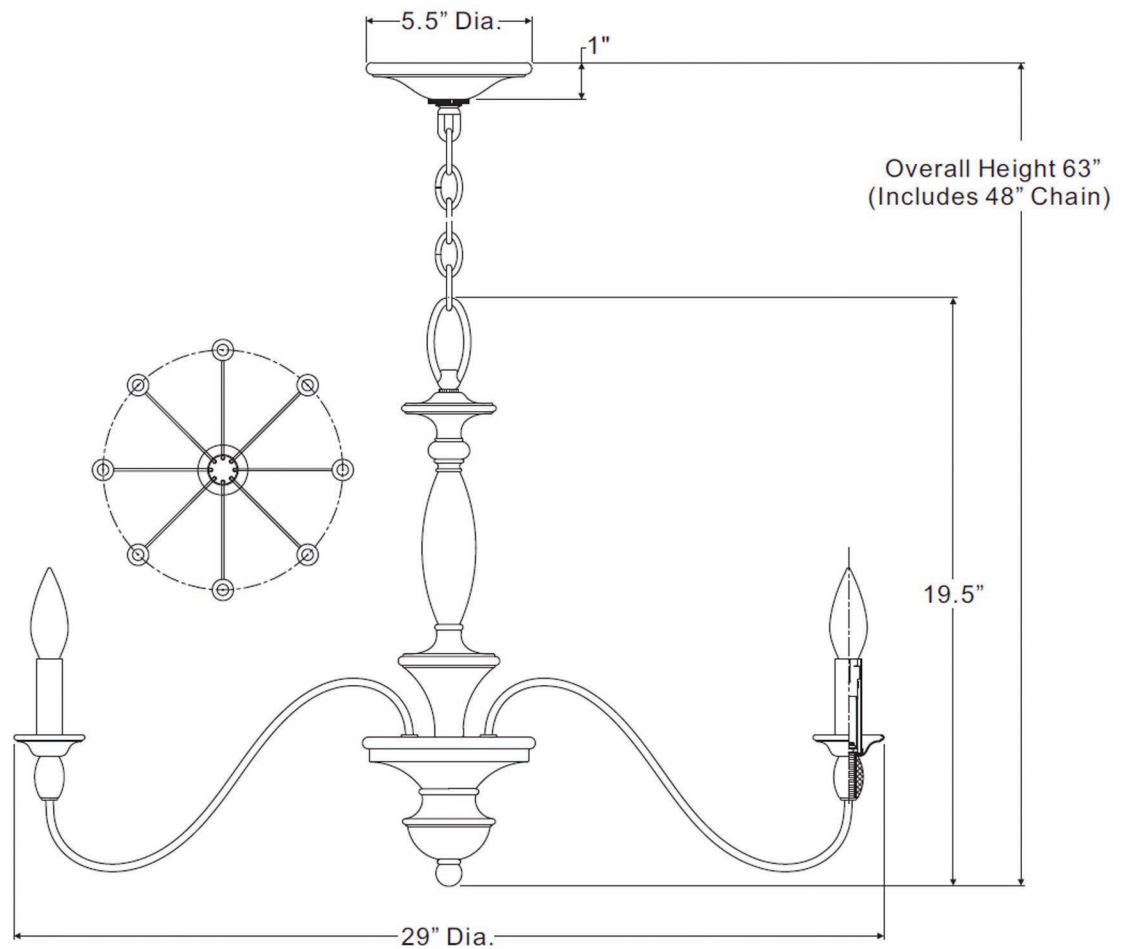

### INTERIOR CHANDELIER

<b>Collection</b>	Raleigh
<b>Finish</b>	Rustic Bronze
<b>Shade</b>	N/A
<b>Bulb Type</b>	B10 Candelabra Base
<b>Bulb Wattage</b>	60
<b>Number of Bulbs</b>	8
<b>Bulbs Included</b>	No
<b>Certification</b>	ETL Listed
<b>Rated For</b>	Damp Locations
<b>Weight</b>	6.1 Pounds
<b>Chain Length</b>	4 Feet
<b>Extension Rods</b>	N/A
<b>Material Construction</b>	Steel