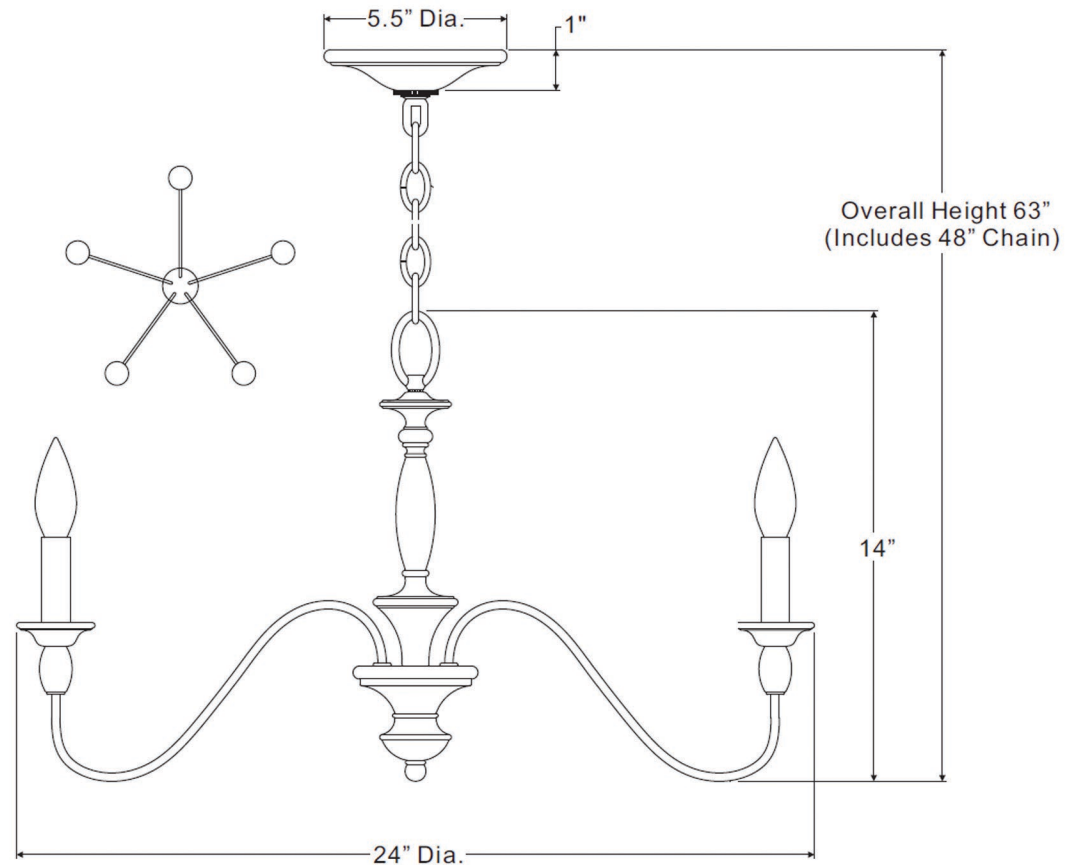

urban ambiance

UQL2350

INTERIOR CHANDELIER

Collection	Raleigh
Finish	Rustic Bronze
Shade	N/A
Bulb Type	B10 Candelabra Base
Bulb Wattage	60
Number of Bulbs	5
Bulbs Included	No
Certification	ETL Listed
Rated For	Damp Locations
Weight	4 Pounds
Chain Length	4 Feet
Extension Rods	N/A
Material Construction	Steel