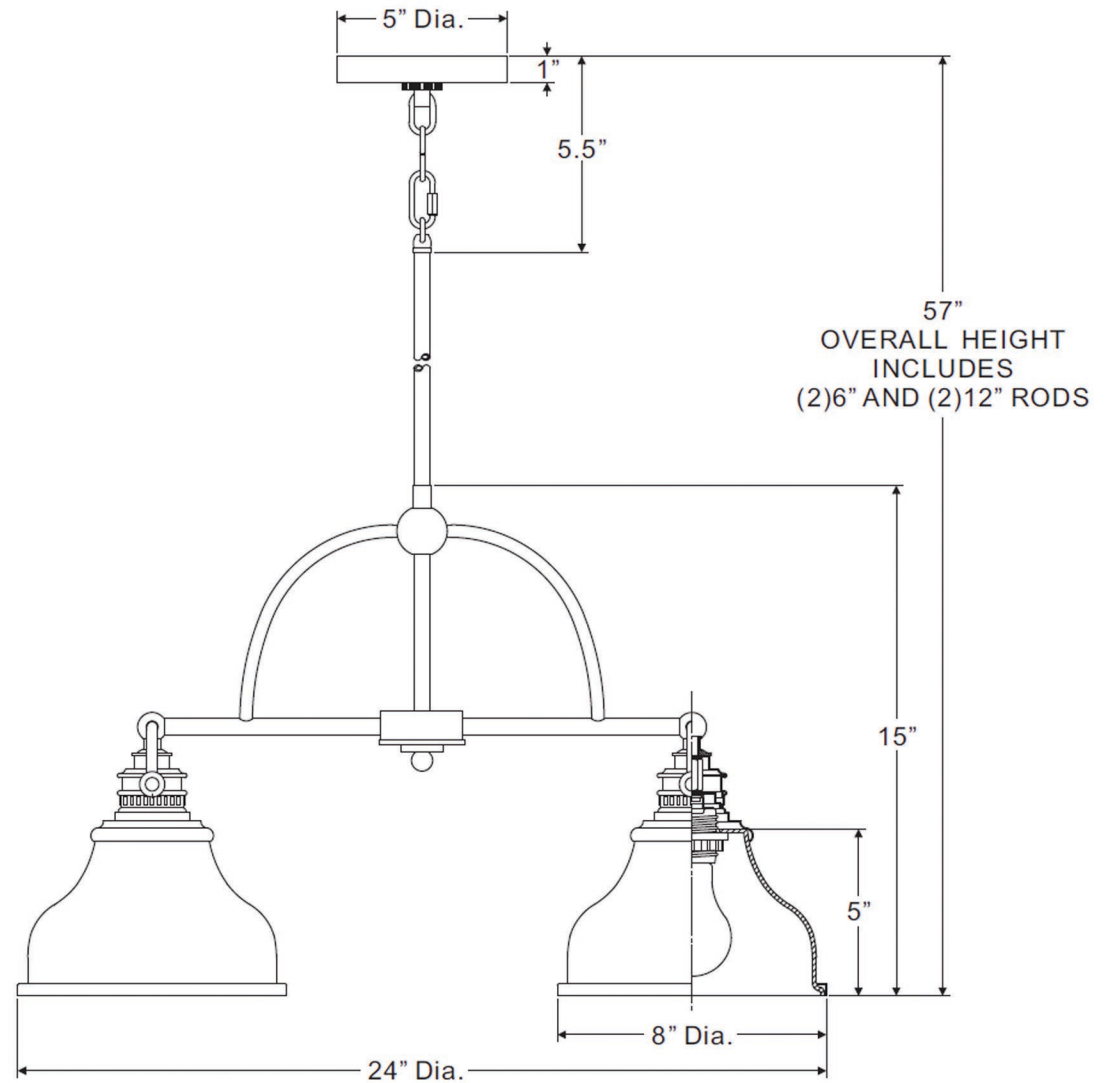

urban ambiance

UQL2332

INTERIOR CHANDELIER

Collection	Pasadena
Finish	Parisian Bronze
Shade	Opal Etched Glass
Bulb Type	A19 Medium Base
Bulb Wattage	100
Number of Bulbs	3
Bulbs Included	No
Certification	ETL Listed
Rated For	Damp Locations
Weight	9.1 Pounds
Chain Length	N/A
Extension Rods	Two 6" and Two 12"
Material Construction	Steel-Glass