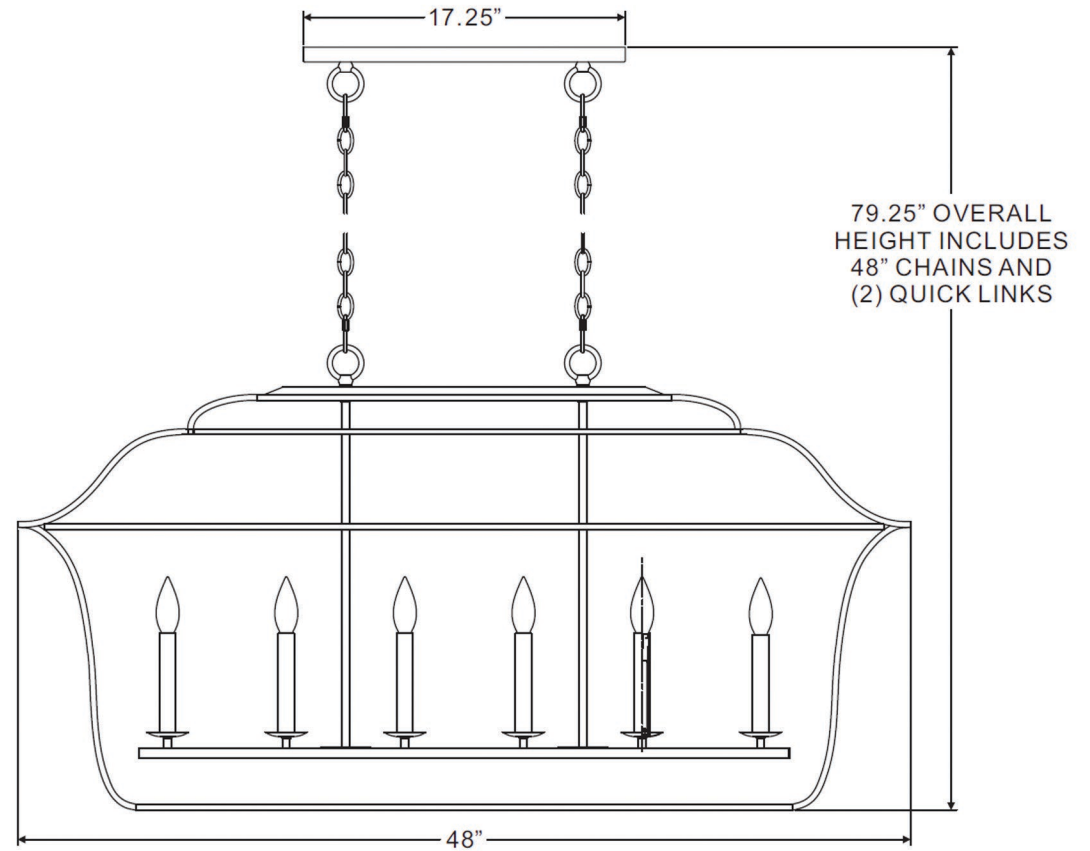

urban ambiance

UQL2323

INTERIOR CHANDELIER

Collection	Savannah
Finish	Vintage Black
Shade	N/A
Bulb Type	B10 Candelabra Base
Bulb Wattage	60
Number of Bulbs	6
Bulbs Included	No
Certification	ETL Listed
Rated For	Damp Locations
Weight	17.2 Pounds
Chain Length	4 Feet
Extension Rods	N/A
Material Construction	Steel