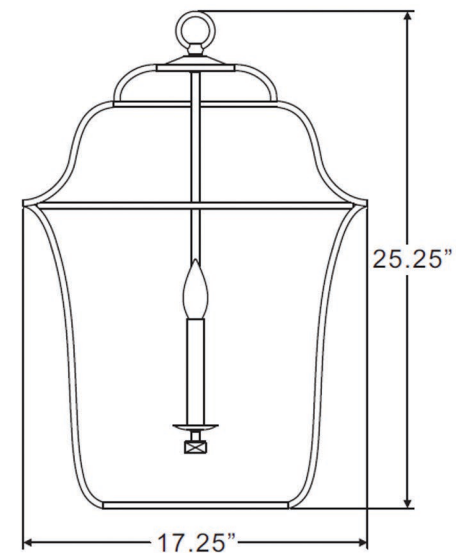

urban ambiance

UQL2323

INTERIOR CHANDELIER

Collection	Savannah
Finish	Vintage Black
Shade	N/A
Bulb Type	B10 Candelabra Base
Bulb Wattage	60
Number of Bulbs	6
Bulbs Included	No
Certification	ETL Listed
Rated For	Damp Locations
Weight	17.2 Pounds
Chain Length	4 Feet
Extension Rods	N/A
Material Construction	Steel