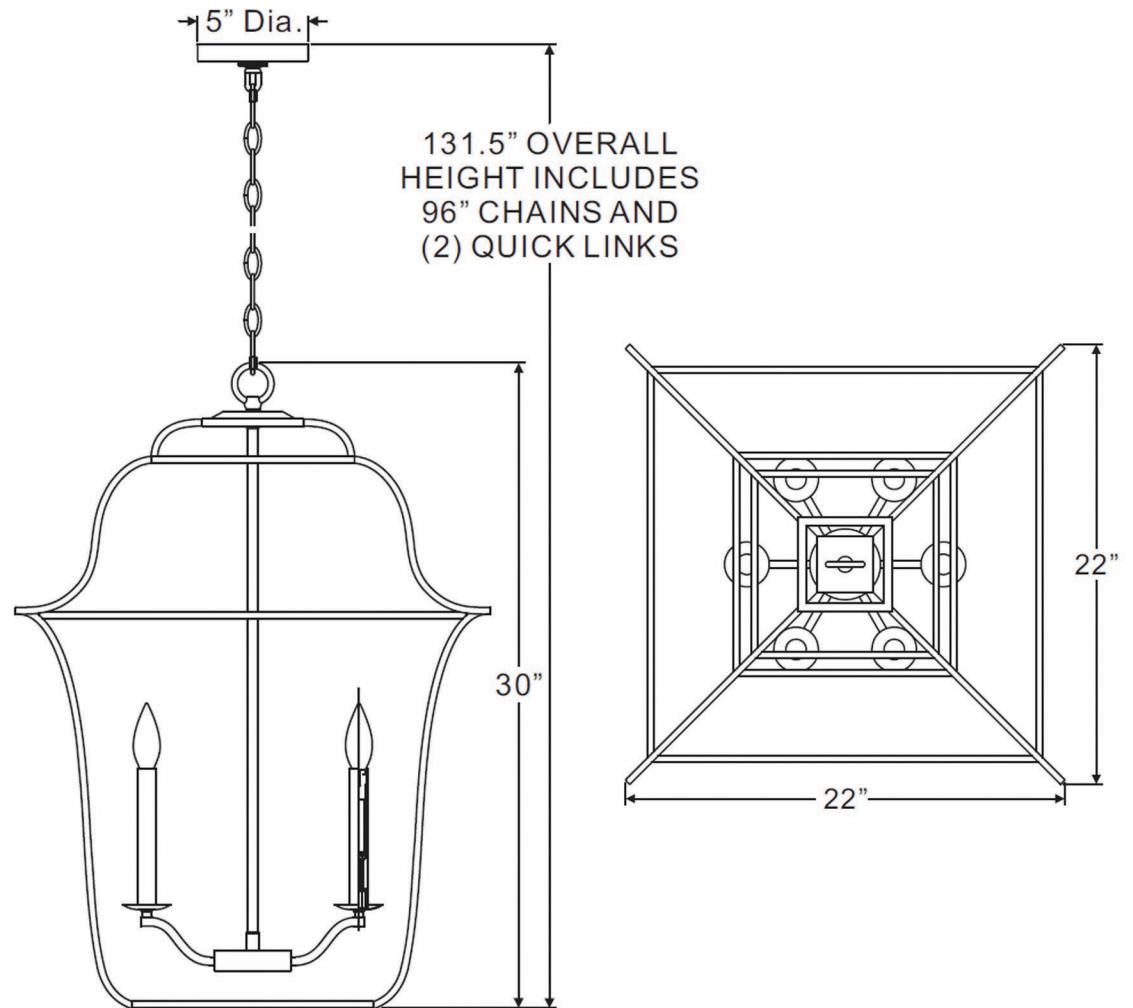

urban ambiance

UQL2322

INTERIOR CHANDELIER

Collection	Savannah
Finish	Vintage Black
Shade	N/A
Bulb Type	B10 Candelabra Base
Bulb Wattage	60
Number of Bulbs	6
Bulbs Included	No
Certification	ETL Listed
Rated For	Damp Locations
Weight	9.2 Pounds
Chain Length	8 Feet
Extension Rods	N/A
Material Construction	Steel