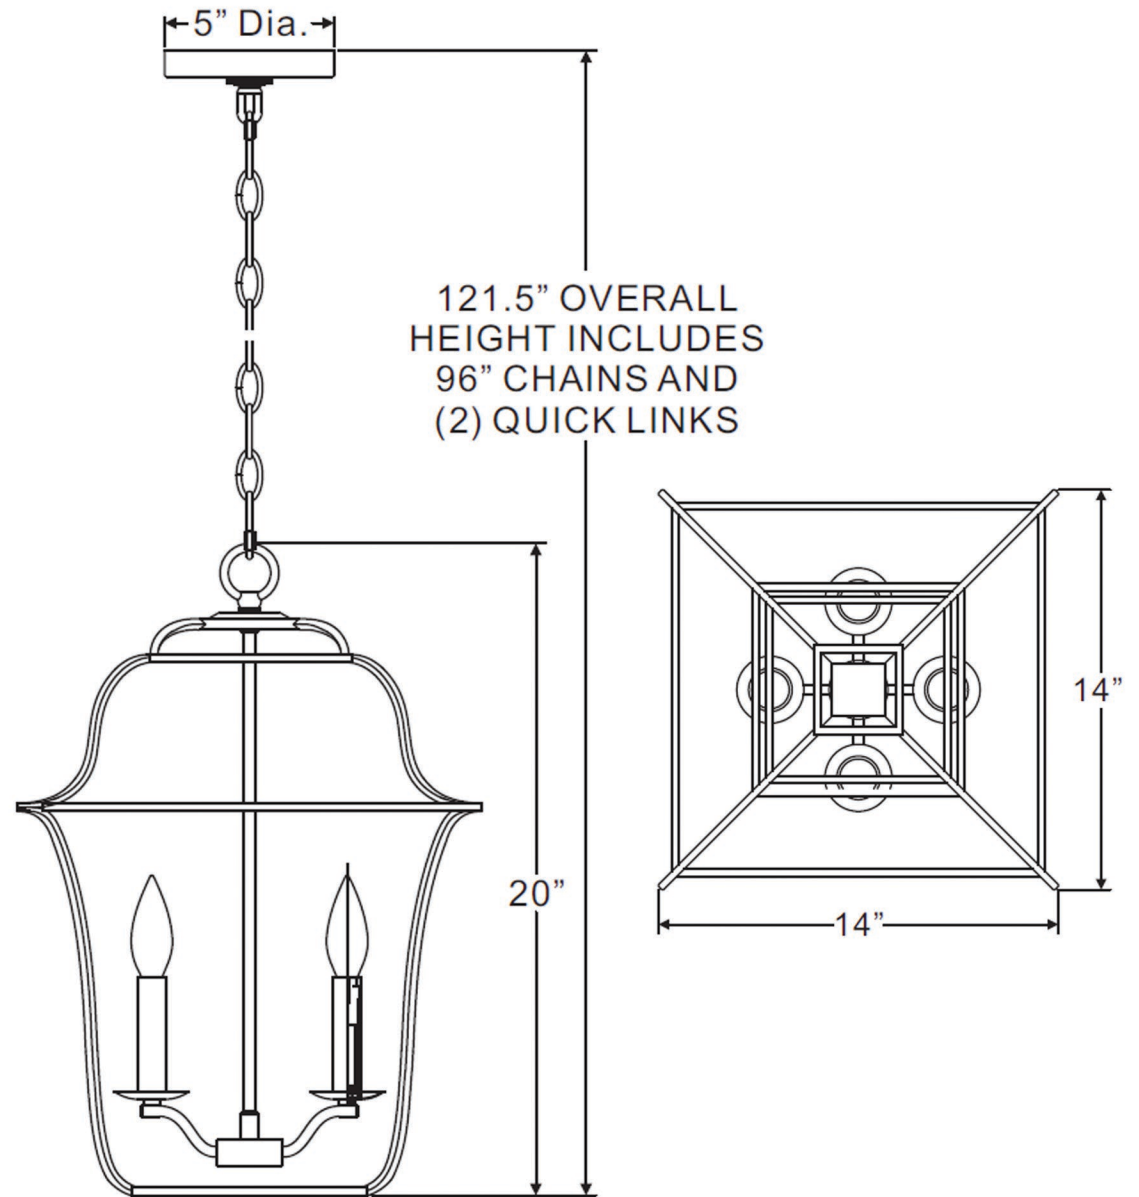

urban ambiance

UQL2321

INTERIOR PENDANT LIGHT

Collection	Savannah
Finish	Vintage Black
Shade	N/A
Bulb Type	B10 Candelabra Base
Bulb Wattage	60
Number of Bulbs	4
Bulbs Included	No
Certification	ETL Listed
Rated For	Damp Locations
Weight	5.04 Pounds
Chain Length	8 Feet
Extension Rods	N/A
Material Construction	Steel