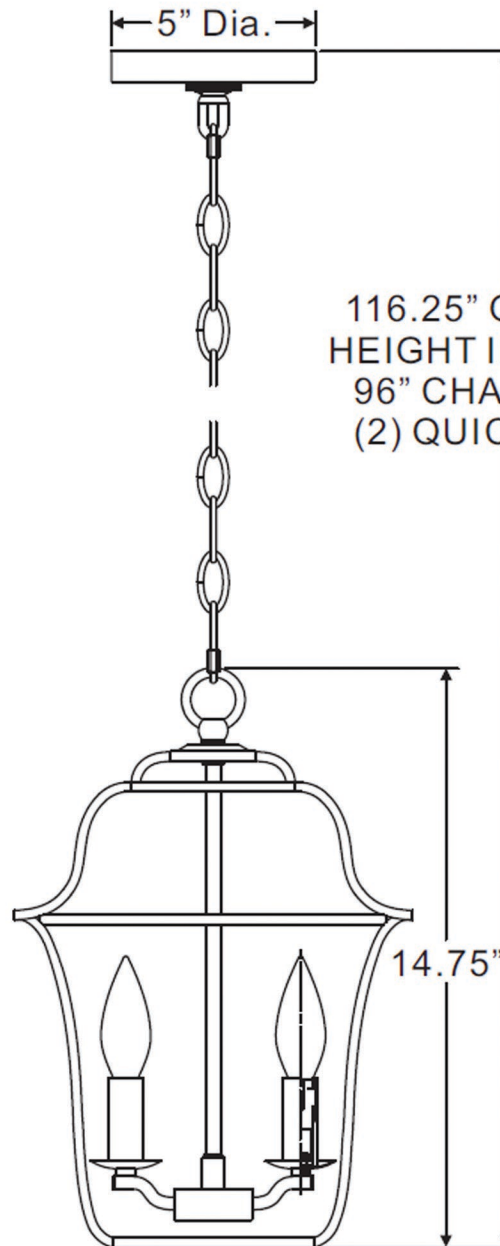

urban ambiance

UQL2320

INTERIOR PENDANT LIGHT

116.25" OVERALL
HEIGHT INCLUDES
96" CHAINS AND
(2) QUICK LINKS

Collection	Savannah
Finish	Vintage Black
Shade	N/A
Bulb Type	B10 Candelabra Base
Bulb Wattage	60
Number of Bulbs	3
Bulbs Included	No
Certification	ETL Listed
Rated For	Damp Locations
Weight	4.11 Pounds
Chain Length	8 Feet
Extension Rods	N/A
Material Construction	Steel