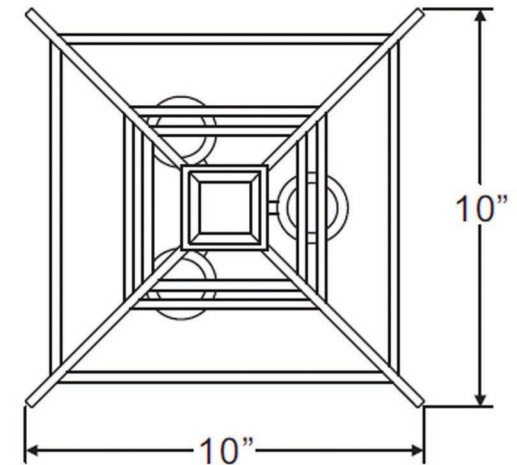

urban ambiance

UQL2320

INTERIOR PENDANT LIGHT

116.25" OVERALL
HEIGHT INCLUDES
96" CHAINS AND
(2) QUICK LINKS

Collection	Savannah
Finish	Vintage Black
Shade	N/A
Bulb Type	B10 Candelabra Base
Bulb Wattage	60
Number of Bulbs	3
Bulbs Included	No
Certification	ETL Listed
Rated For	Damp Locations
Weight	4.11 Pounds
Chain Length	8 Feet
Extension Rods	N/A
Material Construction	Steel