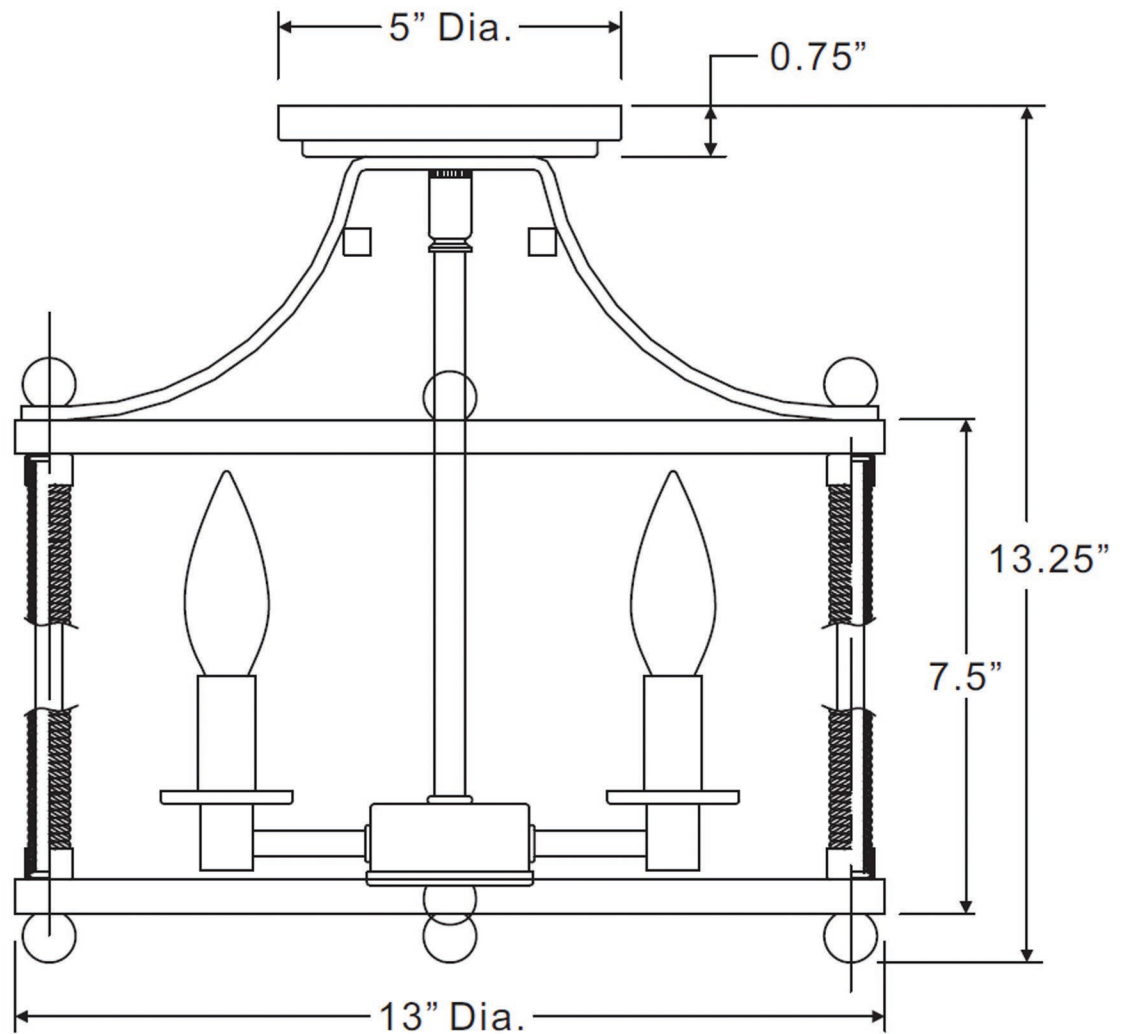

urban ambiance

UQL2310

INTERIOR CEILING LIGHT

Collection	Minneapolis
Finish	Royal Bronze
Shade	N/A
Bulb Type	B10 Candelabra Base
Bulb Wattage	60
Number of Bulbs	3
Bulbs Included	No
Certification	ETL Listed
Rated For	Damp Locations
Weight	5.5 Pounds
Chain Length	N/A
Extension Rods	N/A
Material Construction	Steel