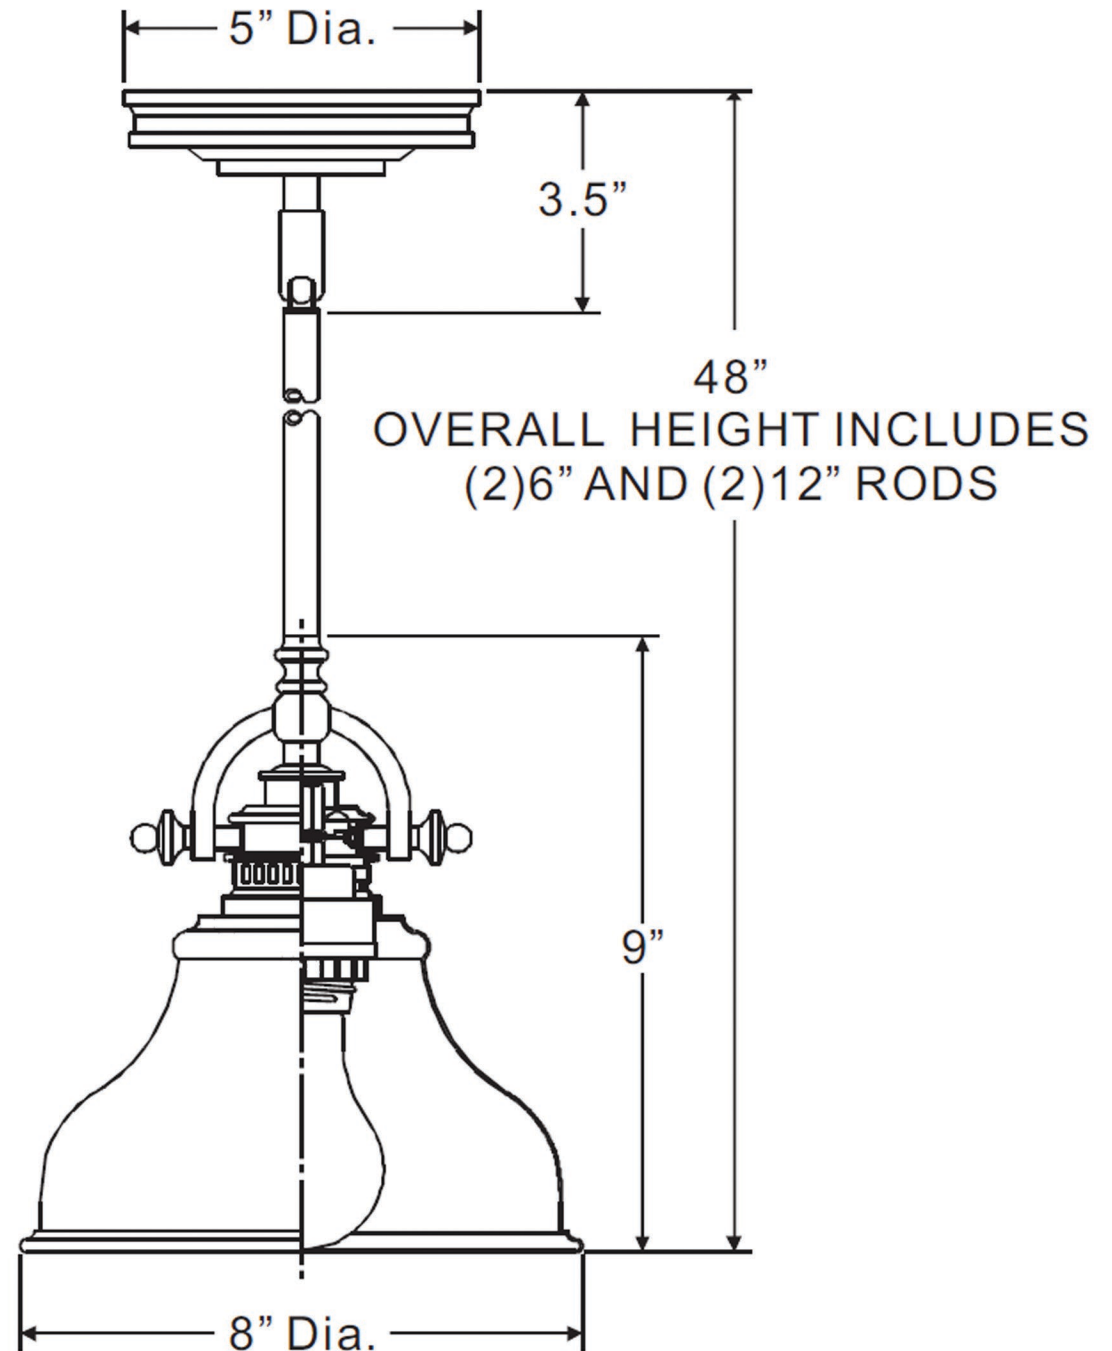

urban ambiance

UQL2291

INTERIOR PENDANT LIGHT

Collection	Sonoma
Finish	Parisian Bronze
Shade	Parisian Bronze Steel Shade
Bulb Type	A19 Medium Base
Bulb Wattage	100
Number of Bulbs	1
Bulbs Included	No
Certification	None
Rated For	N/A
Weight	3 Pounds
Chain Length	N/A
Extension Rods	Two 6" and Two 12"
Material Construction	Steel