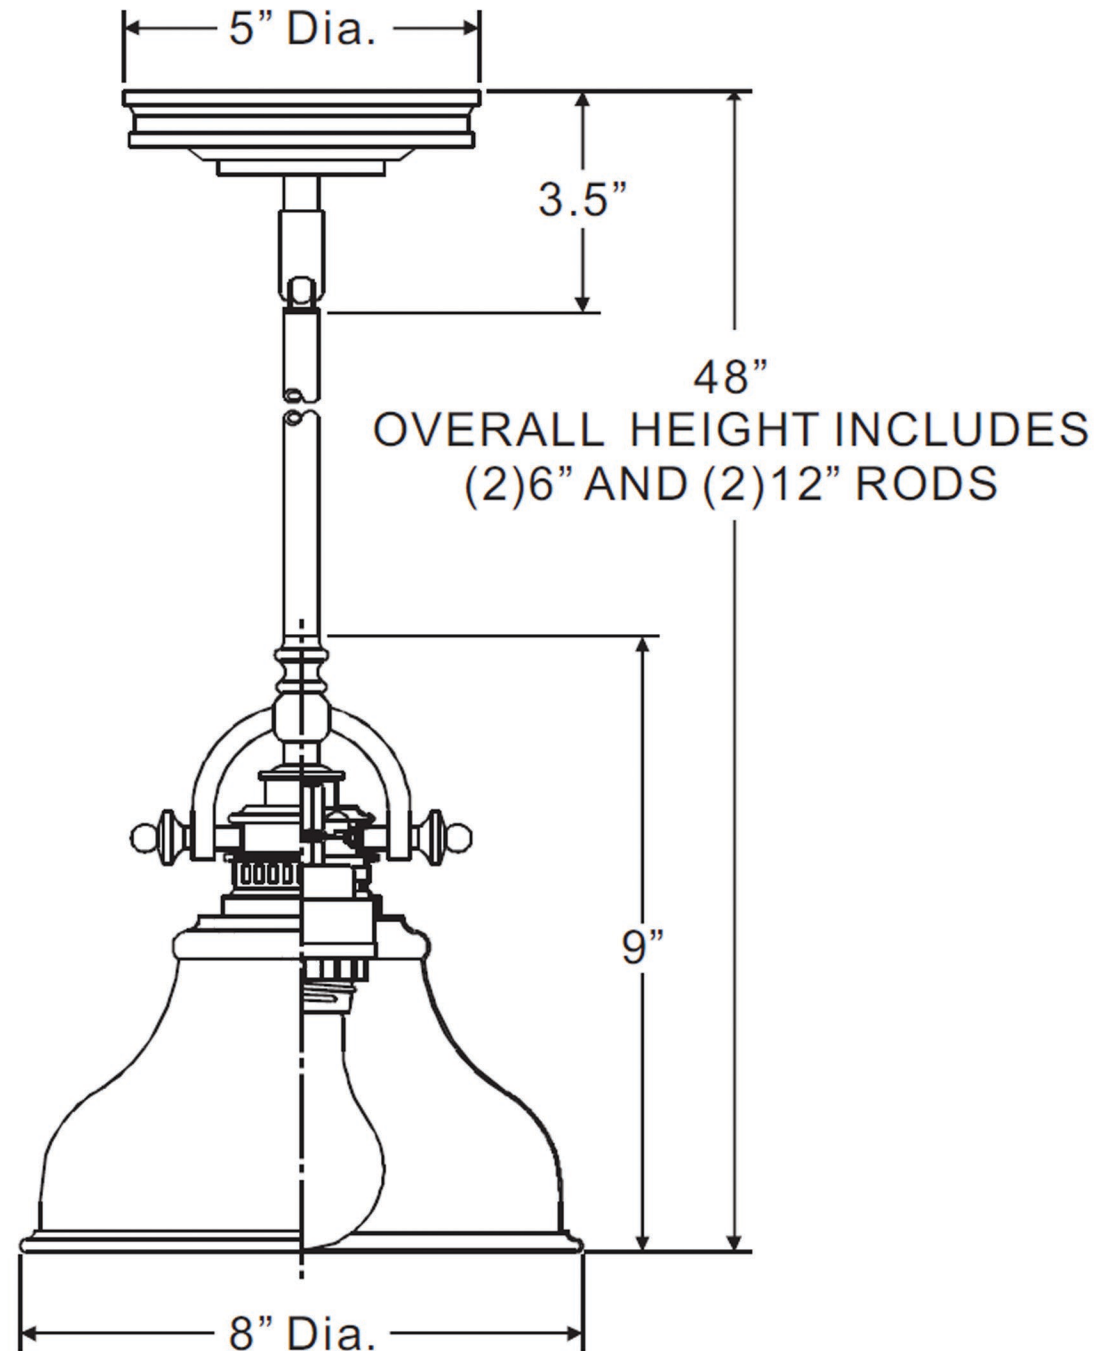

urban ambiance

UQL2289

INTERIOR PENDANT LIGHT

Collection	Sonoma
Finish	Brushed Nickel
Shade	Brushed Nickel Steel Shade
Bulb Type	A19 Medium Base
Bulb Wattage	100
Number of Bulbs	1
Bulbs Included	No
Certification	None
Rated For	N/A
Weight	3 Pounds
Chain Length	N/A
Extension Rods	Two 6" and Two 12"
Material Construction	Steel