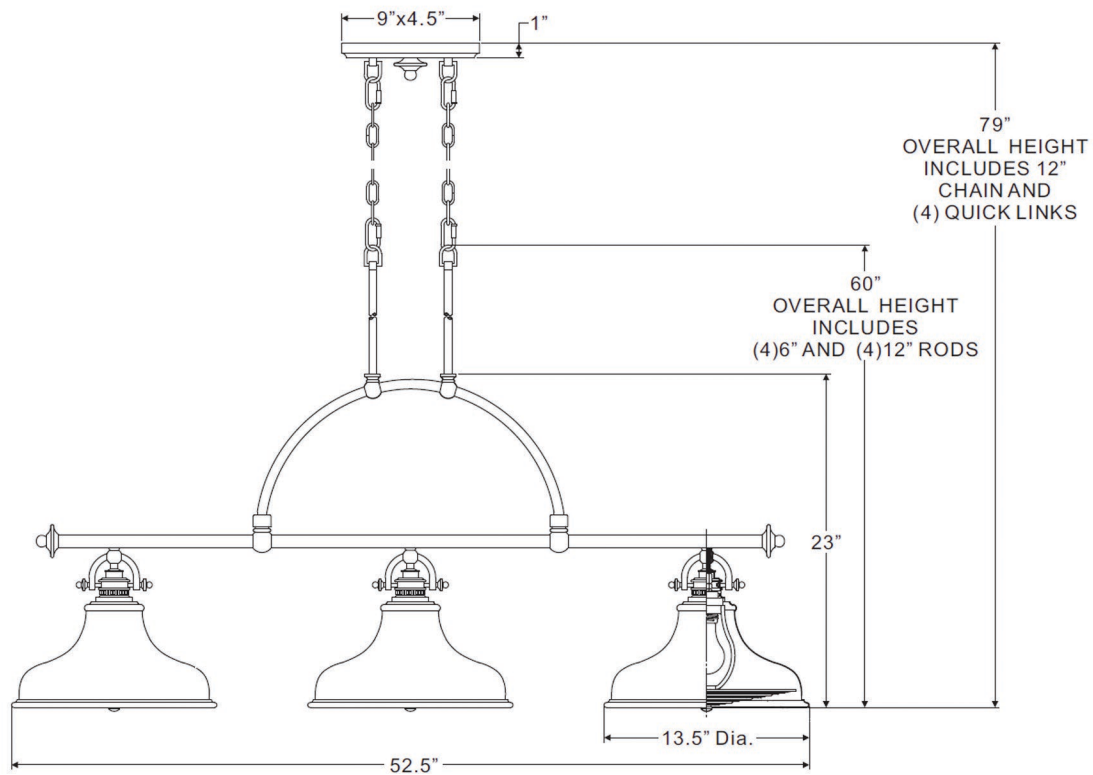

urban ambiance

UQL2285

INTERIOR CHANDELIER

Collection	Sonoma
Finish	Parisian Bronze
Shade	Parisian Bronze Steel Shade
Bulb Type	A19 Medium Base
Bulb Wattage	100
Number of Bulbs	3
Bulbs Included	No
Certification	None
Rated For	N/A
Weight	21 Pounds
Chain Length	N/A
Extension Rods	Four 6" and Four 12"
Material Construction	Steel