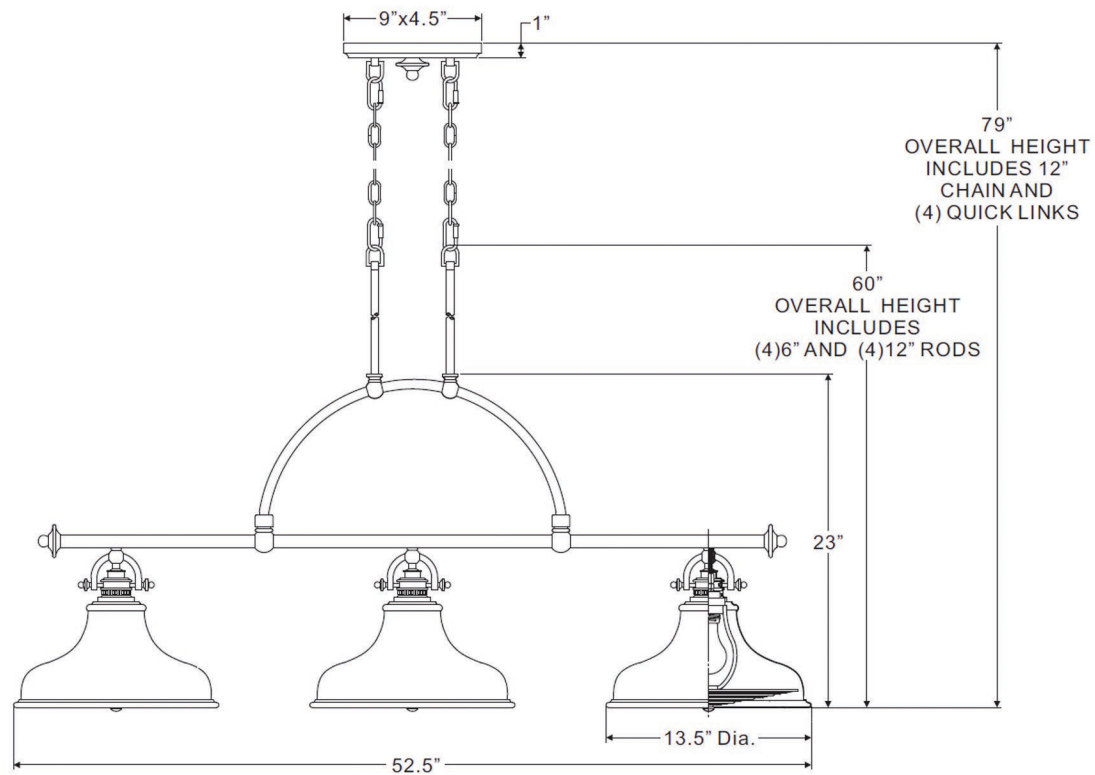

urban ambiance

UQL2283

INTERIOR CHANDELIER

Collection	Sonoma
Finish	Brushed Nickel
Shade	Brushed Nickel Steel Shade
Bulb Type	A19 Medium Base
Bulb Wattage	100
Number of Bulbs	3
Bulbs Included	No
Certification	None
Rated For	N/A
Weight	21 Pounds
Chain Length	N/A
Extension Rods	Four 6" and Four 12"
Material Construction	Steel