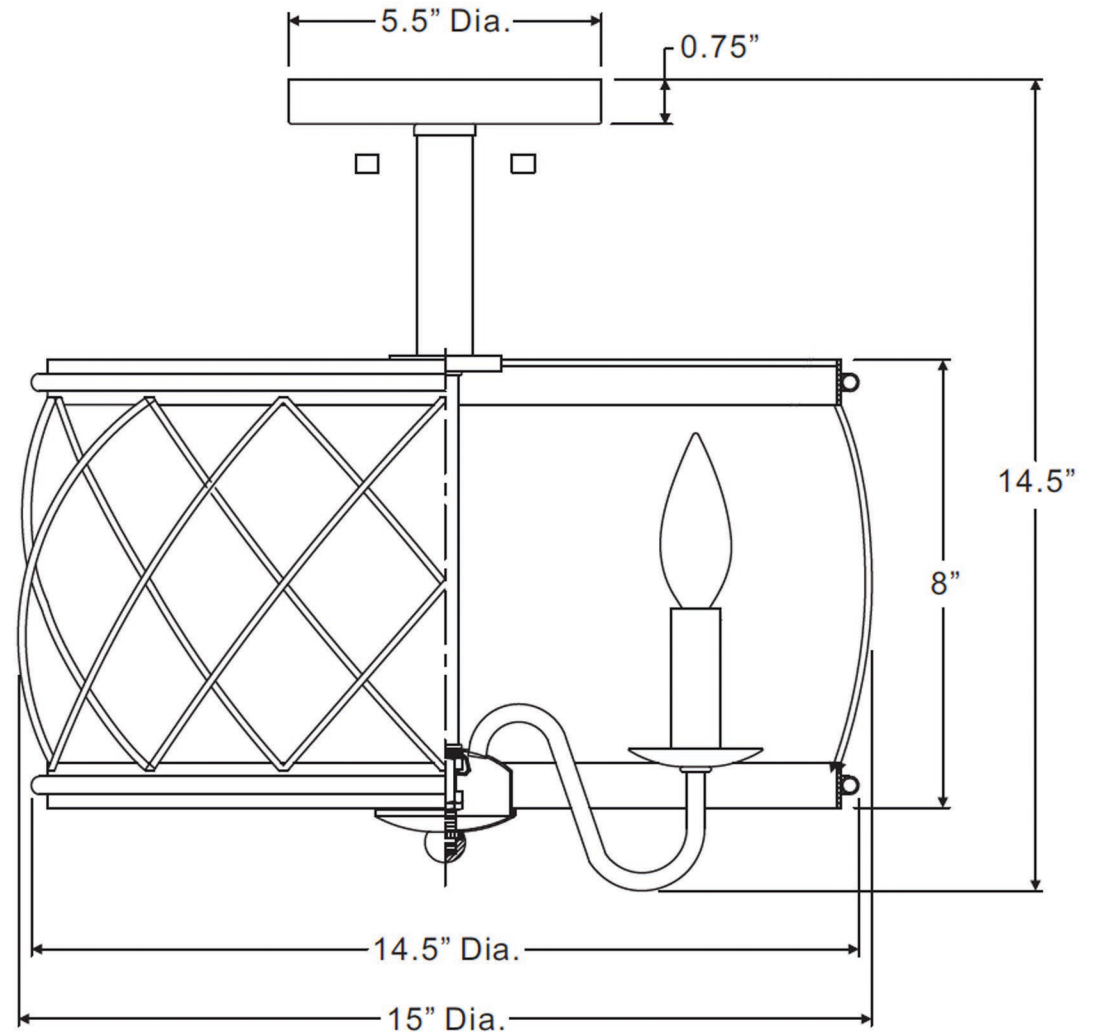

urban ambiance

UQL2266

INTERIOR CEILING LIGHT

Collection	York
Finish	Parisian Bronze
Shade	Open Metal Lattice
Bulb Type	B10 Candelabra Base
Bulb Wattage	60
Number of Bulbs	3
Bulbs Included	No
Certification	ETL Listed
Rated For	Damp Locations
Weight	5.3 Pounds
Chain Length	N/A
Extension Rods	N/A
Material Construction	Steel