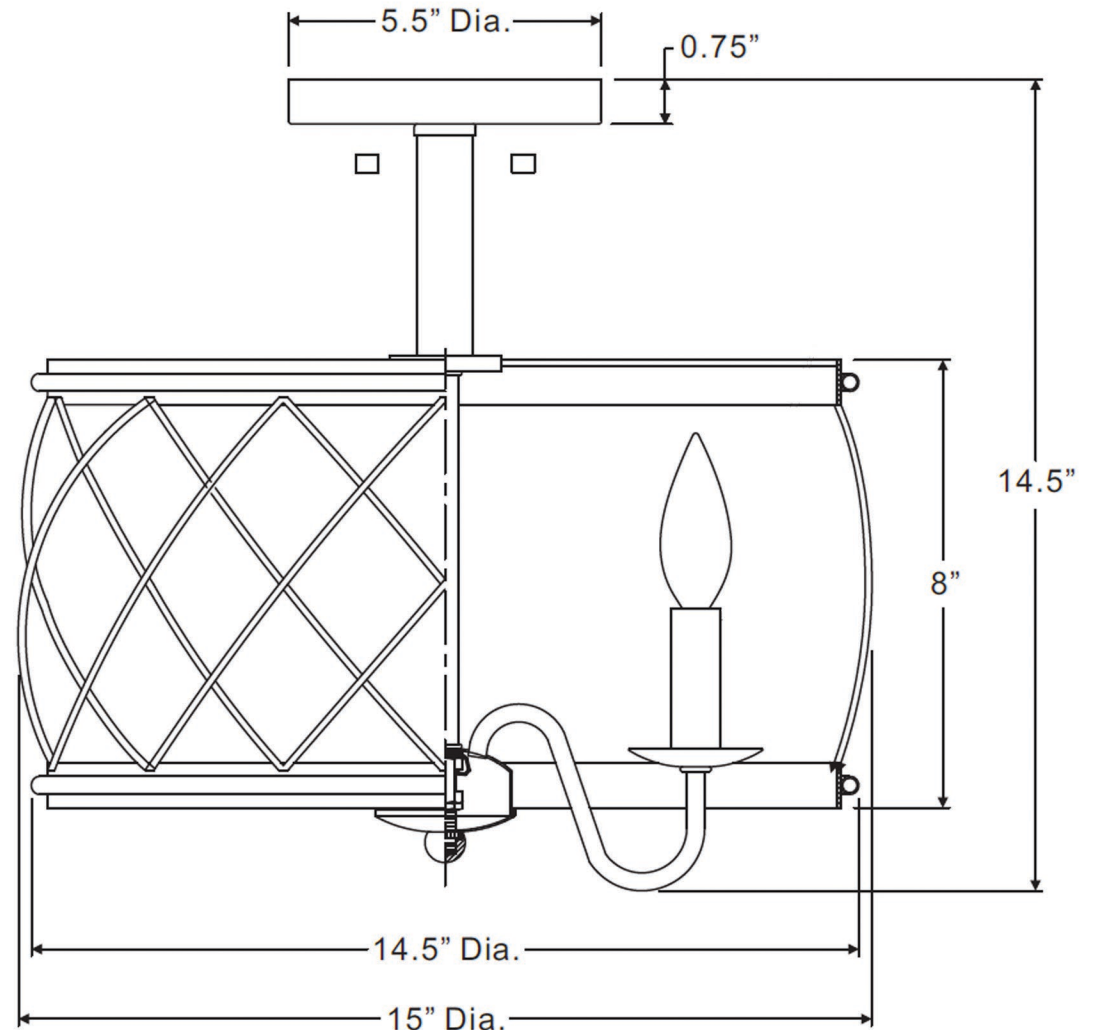

urban ambiance

UQL2265

INTERIOR CEILING LIGHT

Collection	York
Finish	Silver Leaf
Shade	Open Metal Lattice
Bulb Type	B10 Candelabra Base
Bulb Wattage	60
Number of Bulbs	3
Bulbs Included	No
Certification	ETL Listed
Rated For	Damp Locations
Weight	5.3 Pounds
Chain Length	N/A
Extension Rods	N/A
Material Construction	Steel