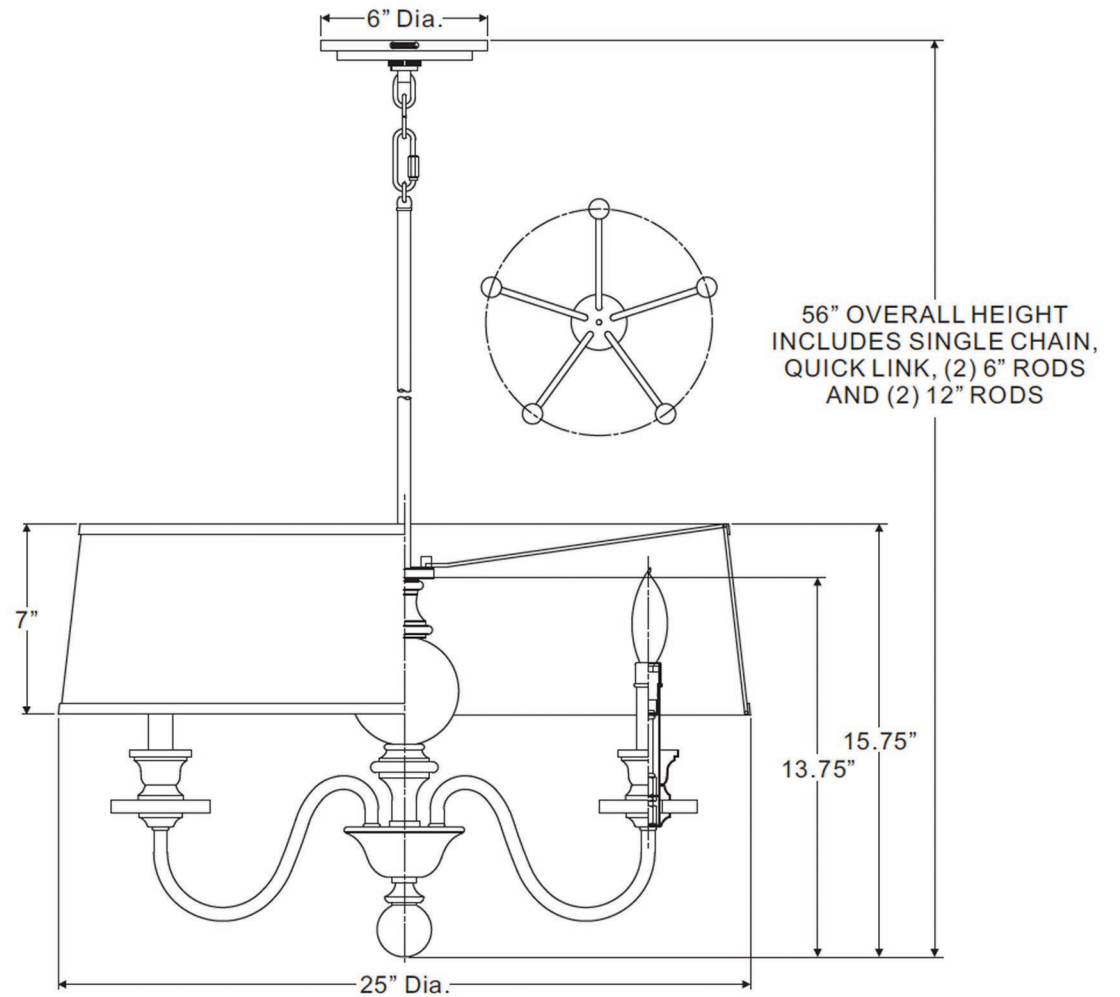

urban ambiance

UQL2180

INTERIOR CHANDELIER

Collection	Guadalajara
Finish	Parisian Bronze
Shade	Light Amber Organza
Bulb Type	B10 Candelabra Base
Bulb Wattage	60
Number of Bulbs	5
Bulbs Included	No
Certification	ETL Listed
Rated For	Damp Locations
Weight	13.4 Pounds
Chain Length	N/A
Extension Rods	Two 6" and Two 12"
Material Construction	Steel