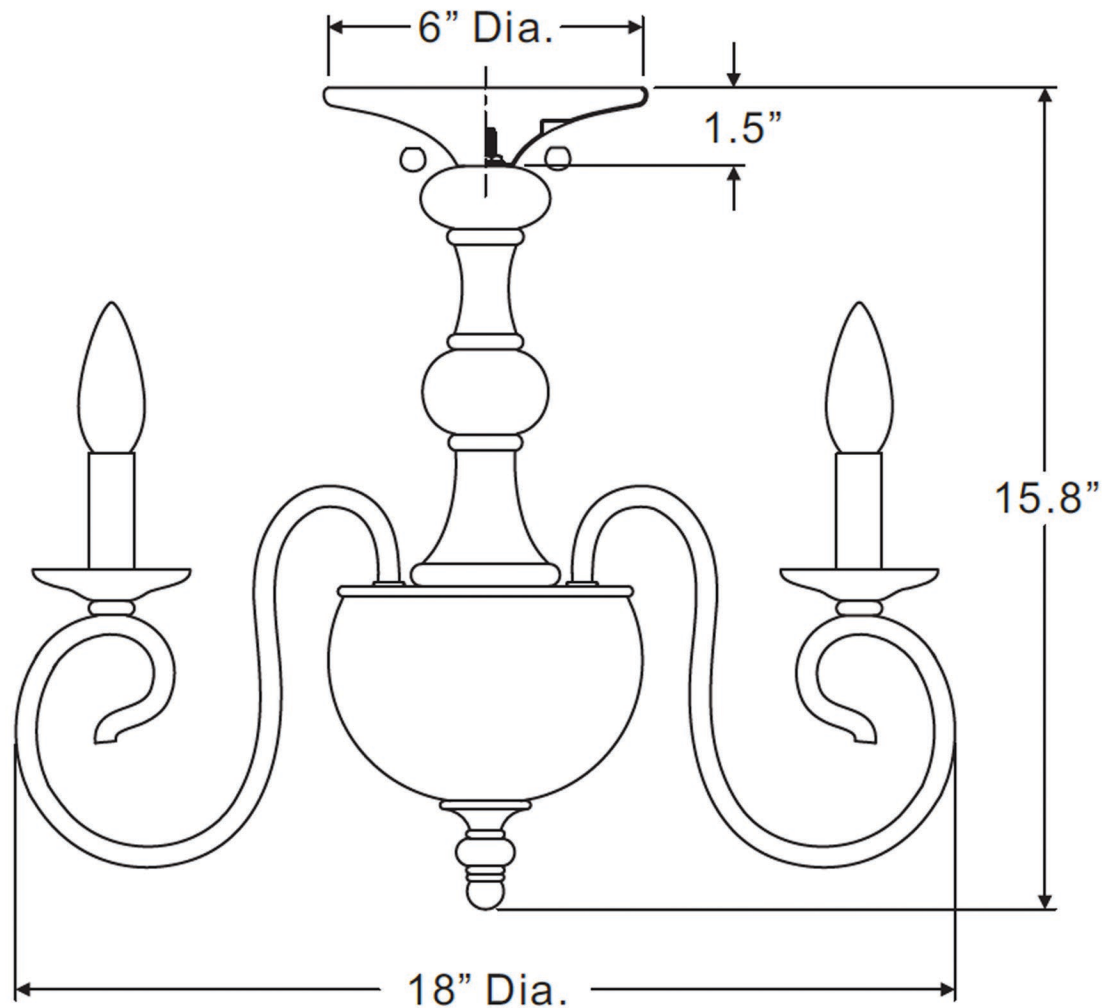

urban ambiance

UQL2151

INTERIOR CEILING FIXTURE

Collection	Porto
Finish	Antique Black
Shade	N/A
Bulb Type	B10 Candelabra Base
Bulb Wattage	60
Number of Bulbs	4
Bulbs Included	No
Certification	ETL Listed
Rated For	Damp Locations
Weight	5.72 Pounds
Chain Length	4 Feet
Extension Rods	N/A
Material Construction	Steel-Wood