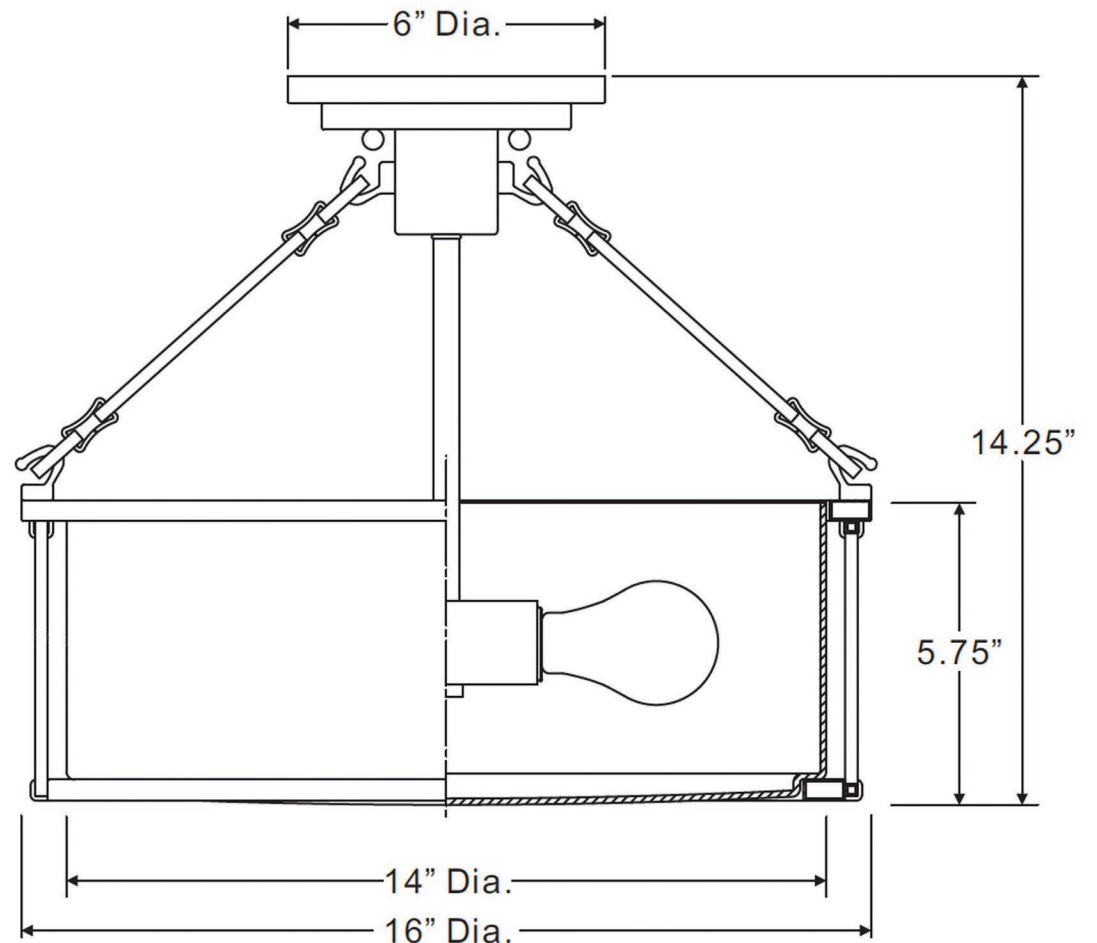

urban ambiance

UQL2133

INTERIOR CEILING FIXTURE

Collection	Valencia
Finish	Estate Bronze
Shade	Clear Seedy Glass
Bulb Type	A19 Medium Base
Bulb Wattage	100
Number of Bulbs	3
Bulbs Included	No
Certification	ETL Listed
Rated For	Damp Locations
Weight	9.24 Pounds
Chain Length	N/A
Extension Rods	N/A
Material Construction	Steel