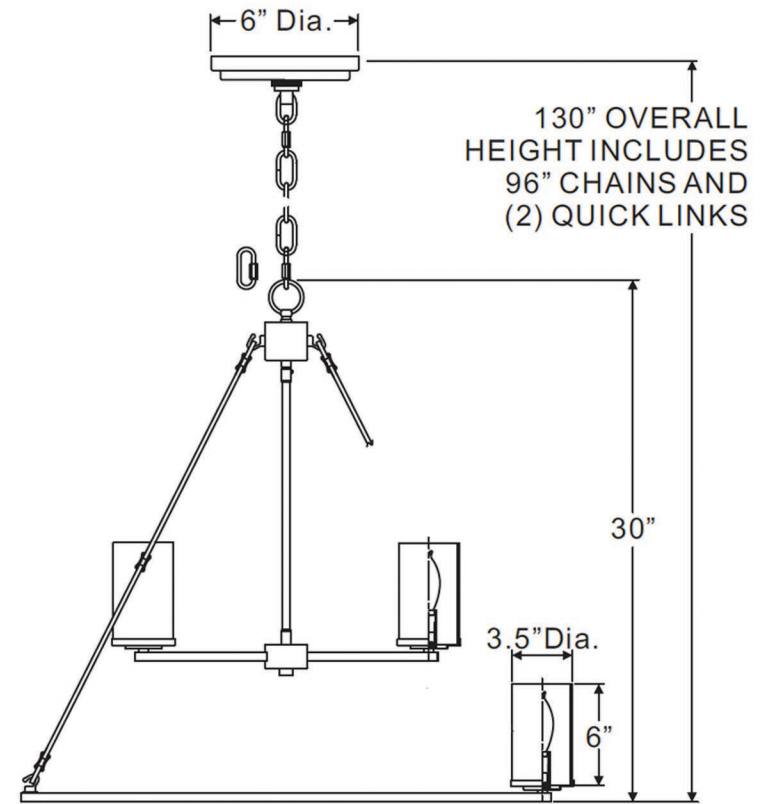

urban ambiance

UQL2131

INTERIOR CHANDELIER

Collection	Valencia
Finish	Estate Bronze
Shade	Clear Seedy Glass
Bulb Type	B10 Candelabra Base
Bulb Wattage	60
Number of Bulbs	9
Bulbs Included	No
Certification	ETL Listed
Rated For	Damp Locations
Weight	17.01 Pounds
Chain Length	8 Feet
Extension Rods	N/A
Material Construction	Steel