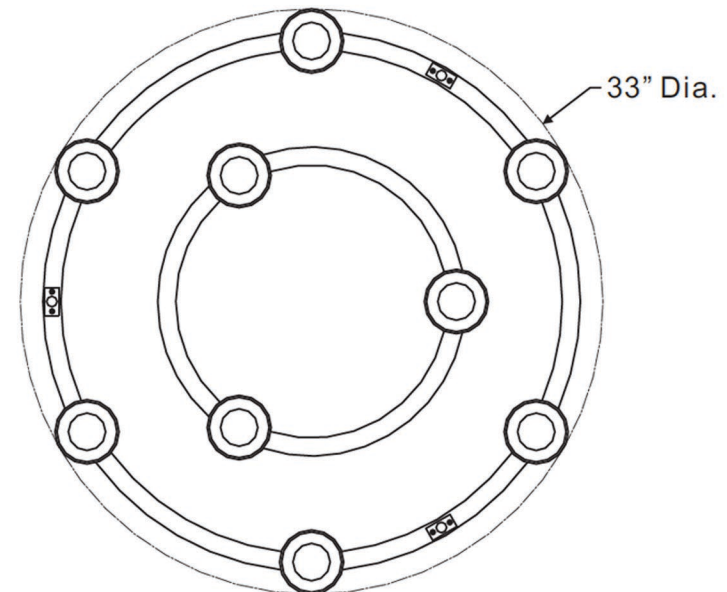

urban ambiance

UQL2131

INTERIOR CHANDELIER

Collection	Valencia
Finish	Estate Bronze
Shade	Clear Seedy Glass
Bulb Type	B10 Candelabra Base
Bulb Wattage	60
Number of Bulbs	9
Bulbs Included	No
Certification	ETL Listed
Rated For	Damp Locations
Weight	17.01 Pounds
Chain Length	8 Feet
Extension Rods	N/A
Material Construction	Steel