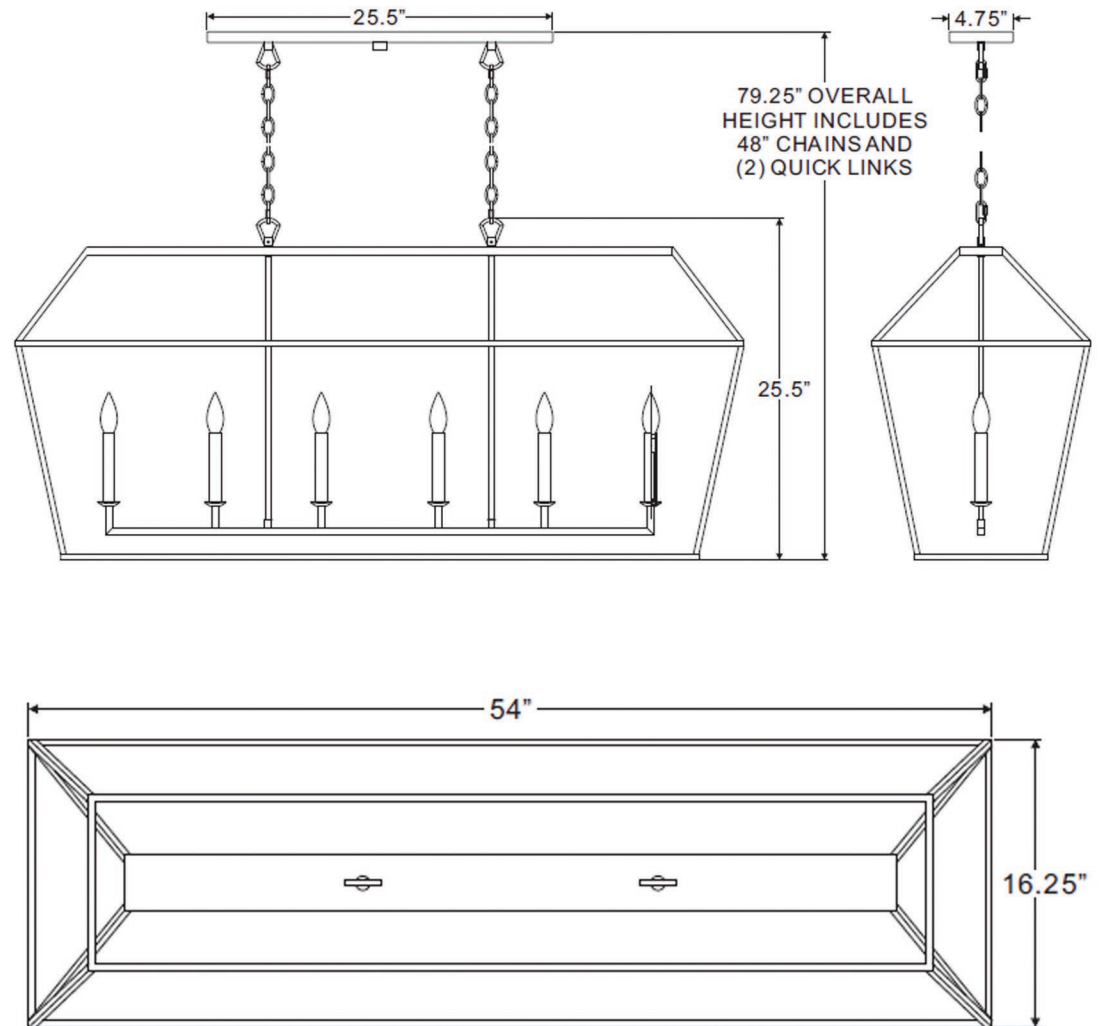

### INTERIOR CHANDELIER

<b>Collection</b>	Charleston
<b>Finish</b>	Parisian Bronze
<b>Shade</b>	N/A
<b>Bulb Type</b>	B10 Candelabra Base
<b>Bulb Wattage</b>	60
<b>Number of Bulbs</b>	6
<b>Bulbs Included</b>	No
<b>Certification</b>	ETL Listed
<b>Rated For</b>	Damp Locations
<b>Weight</b>	15.18 Pounds
<b>Chain Length</b>	4 Feet
<b>Extension Rods</b>	N/A
<b>Material Construction</b>	Steel