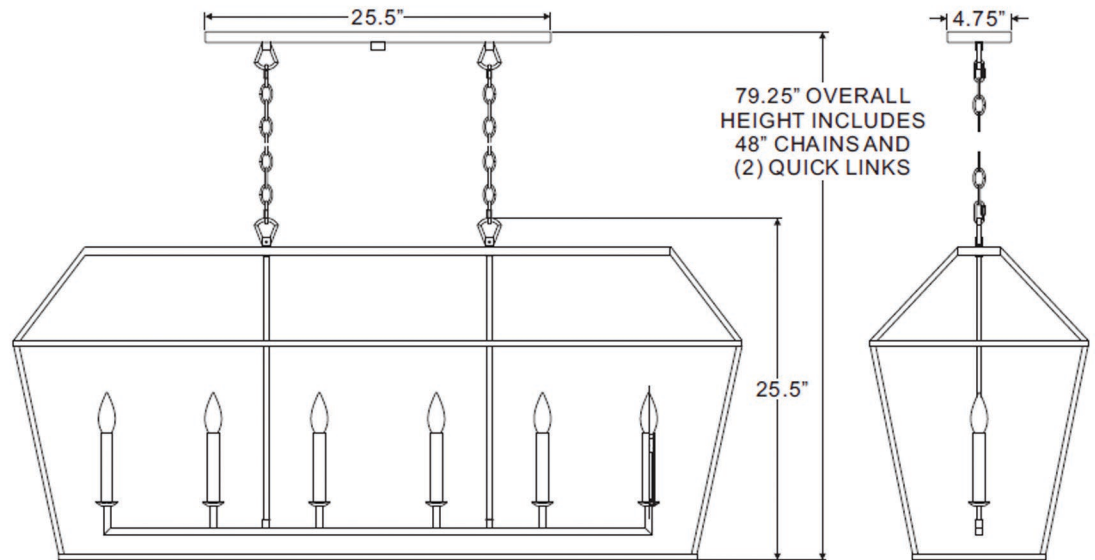

### INTERIOR CHANDELIER

<b>Collection</b>	Charleston
<b>Finish</b>	Polished Nickel
<b>Shade</b>	N/A
<b>Bulb Type</b>	B10 Candelabra Base
<b>Bulb Wattage</b>	60
<b>Number of Bulbs</b>	6
<b>Bulbs Included</b>	No
<b>Certification</b>	ETL Listed
<b>Rated For</b>	Damp Locations
<b>Weight</b>	15.18 Pounds
<b>Chain Length</b>	4 Feet
<b>Extension Rods</b>	N/A
<b>Material Construction</b>	Steel