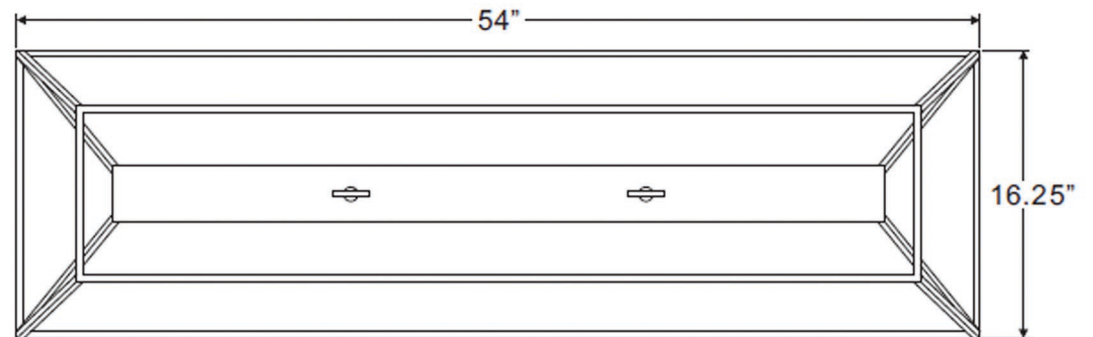

### INTERIOR CHANDELIER

<b>Collection</b>	Charleston
<b>Finish</b>	Polished Nickel
<b>Shade</b>	N/A
<b>Bulb Type</b>	B10 Candelabra Base
<b>Bulb Wattage</b>	60
<b>Number of Bulbs</b>	6
<b>Bulbs Included</b>	No
<b>Certification</b>	ETL Listed
<b>Rated For</b>	Damp Locations
<b>Weight</b>	15.18 Pounds
<b>Chain Length</b>	4 Feet
<b>Extension Rods</b>	N/A
<b>Material Construction</b>	Steel